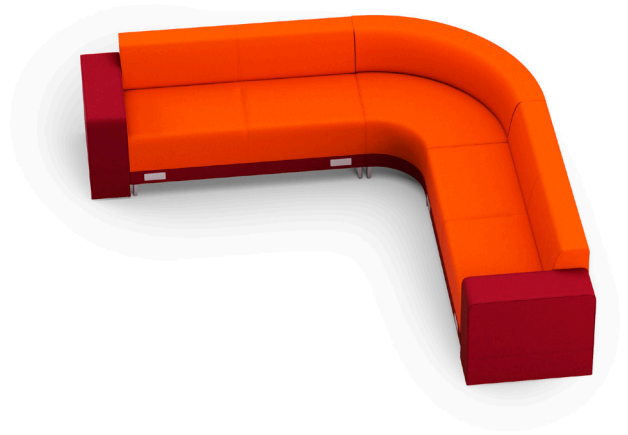

SHARE | CURVED 01

*All dimensions in inches

Component	Model Number	COM Unit Price	COM Extended
Two seater Lounge With Power (X2)	SH1126L1ALSGC12C13U2	3,846	7,692
90 Inside Lounge (X1)	SH1476L1ALSGU2	3,005	3,005
24" Low Knee Wall- Left (X1)	SH241LU2	994	994
24" Low Knee Wall- Right (X1)	SH241RU2	994	994
Total COM Price:			12,685