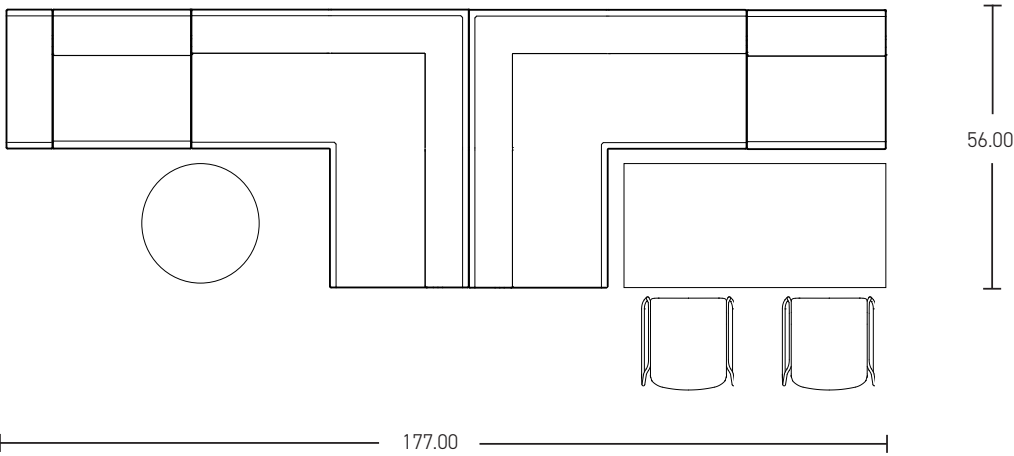

SHARE | MULTI-USE 06

*Shown in brochure

*All dimensions in inches

Component	Model Number	COM Unit Price	COM Extended
90 Corner Lounge (X1)	SH1226L1U2AL	4,331	4,331
90 Corner Task (X1)	SH1228L1U2AL	4,331	4,331
Single Seater Lounge (X1)	SH1116L1U2AL	1,771	1,771
Single Seater Task (X1)	SH1118L1U2AL	1,771	1,771
24" Low Knee Wall Power (X1)	SH241P10U1	1,377	1,377
Total COM Price:			13,581