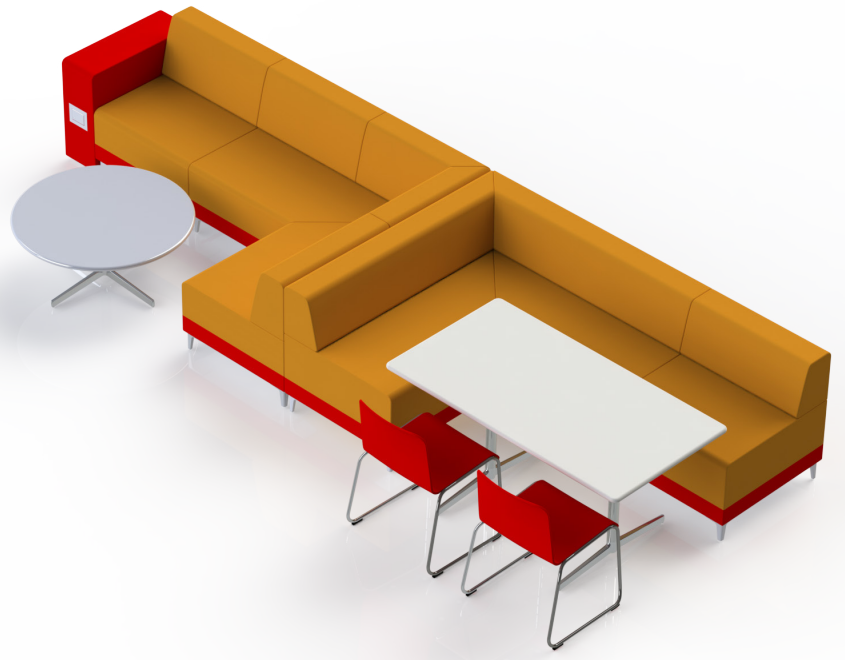

SHARE | MULTI-USE 06

*Shown in brochure

*All dimensions in inches

Component	Model Number	COM Unit Price	COM Extended
90 Corner Lounge (X1)	SH1226L1U2AL	4,331	4,331
90 Corner Task (X1)	SH1228L1U2AL	4,331	4,331
Single Seater Lounge (X1)	SH1116L1U2AL	1,771	1,771
Single Seater Task (X1)	SH1118L1U2AL	1,771	1,771
24" Low Knee Wall Power (X1)	SH241P10U1	1,377	1,377
Total COM Price:			13,581