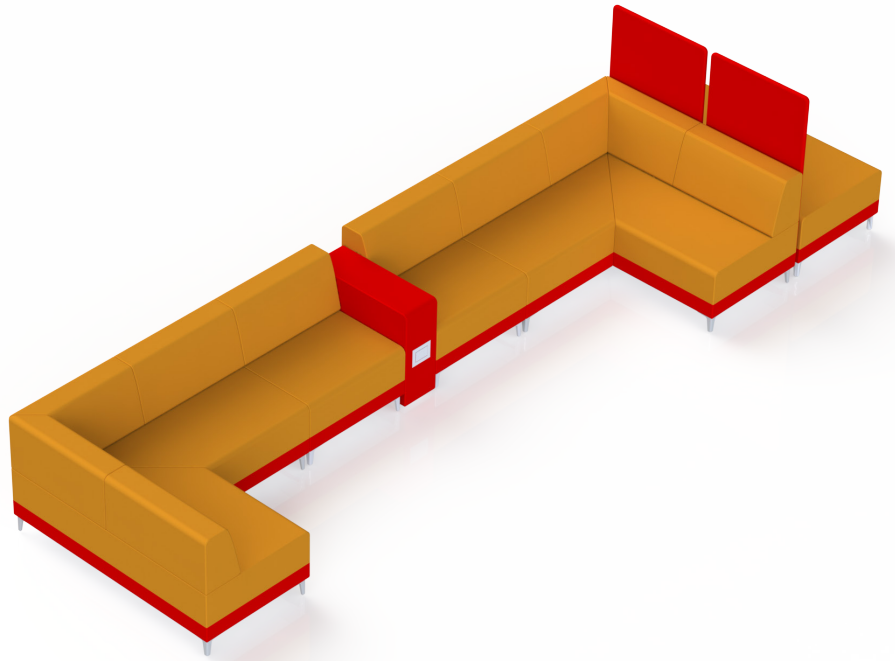

**SHARE | MULTI-USE 05**

\*Shown in brochure

\*All dimensions in inches

Component	Model Number	COM Unit Price	COM Extended
90 Corner Lounge (X2)	SH1226L1U2AL	4,331	8,662
Two Seater Bench Lounge (X1)	SH0126L1U2AL	1,828	1,828
Single Seater Lounge (X2)	SH1116L1U2AL	1,771	3,542
24" Low Knee Wall Power (X1)	SH241P10U1	1,377	1,377
Privacy Screen (X2)	SH3100	563	1,126
Total COM Price:			17,603