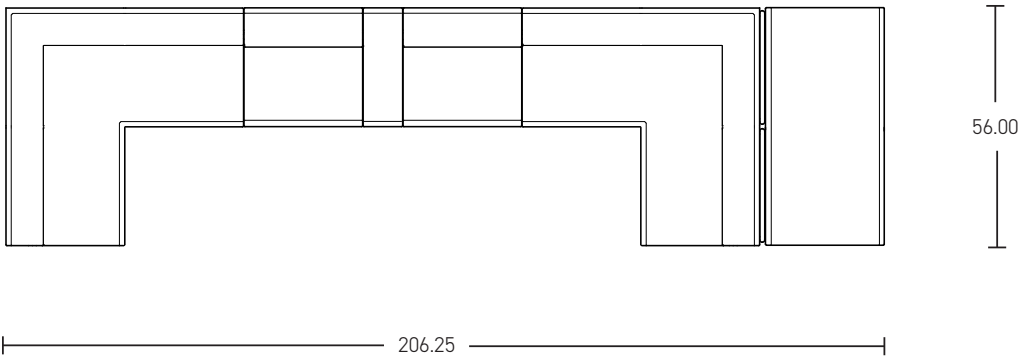

**SHARE | MULTI-USE 05**

\*Shown in brochure

\*All dimensions in inches

Component	Model Number	COM Unit Price	COM Extended
90 Corner Lounge (X2)	SH1226L1U2AL	4,331	8,662
Two Seater Bench Lounge (X1)	SH0126L1U2AL	1,828	1,828
Single Seater Lounge (X2)	SH1116L1U2AL	1,771	3,542
24" Low Knee Wall Power (X1)	SH241P10U1	1,377	1,377
Privacy Screen (X2)	SH3100	563	1,126
Total COM Price:			17,603