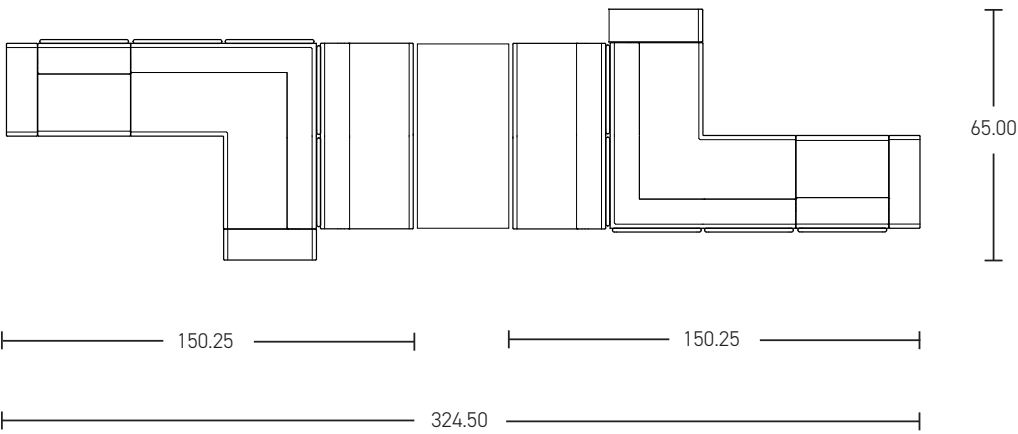

**SHARE | MULTI-USE 04**

\*All dimensions in inches

Component	Model Number	COM Unit Price	COM Extended
90 Corner Lounge (X2)	SH1226L1U2AL	4,331	8,662
Two Seater Task (X2)	SH1128L1U2AL	2,896	5,792
Single Seater Lounge (X2)	SH1116L1U2AL	1,771	3,542
24" Low Knee Wall Power (X2)	SH241P10U1	1,377	2,754
24" Low Knee Wall (X2)	SH241U1	984	1,856
Privacy Screen (X10)	SH3100	563	5,630
Total COM Price:			28,348

**STYLEX**