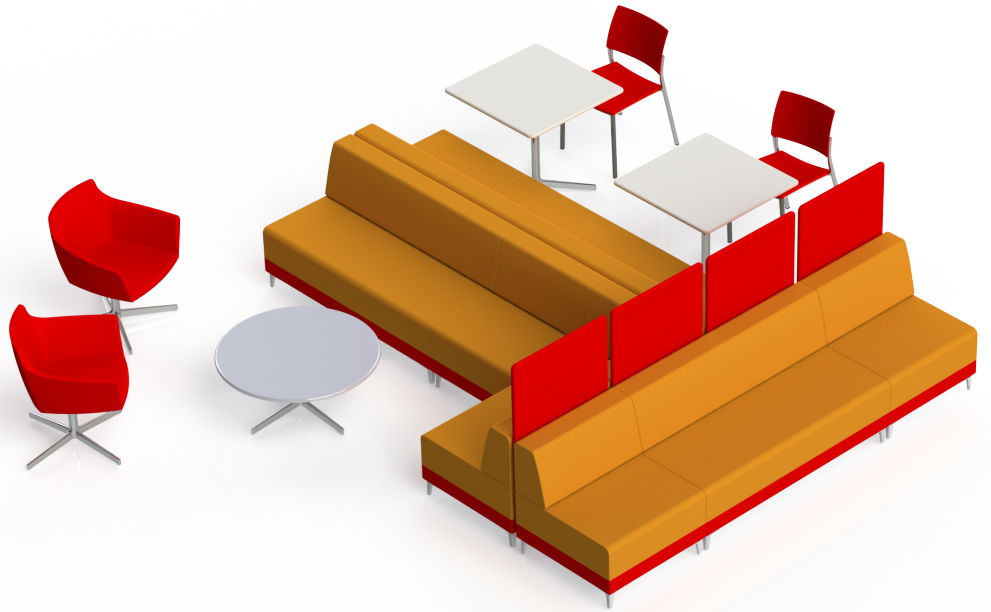

SHARE | MULTI-USE 03

*All dimensions in inches

| Component | Model Number | COM Unit Price | COM Extended |
|---------------------------|--------------|----------------|--------------|
| 90 Corner Lounge (X1) | SH1226L1U2AL | 4,331 | 4,331 |
| Two Seater Lounge (X2) | SH1126L1U2AL | 2,896 | 5,792 |
| Two Seater Task (X1) | SH1128L1U2AL | 2,896 | 2,896 |
| Single Seater Lounge (X2) | SH1116L1U2AL | 1,771 | 3,542 |
| Single Seater Task (X2) | SH1118L1U2AL | 1,771 | 3,542 |
| Privacy Screen (X4) | SH3100 | 563 | 2,252 |
| Total COM Price: | | | 22,355 |