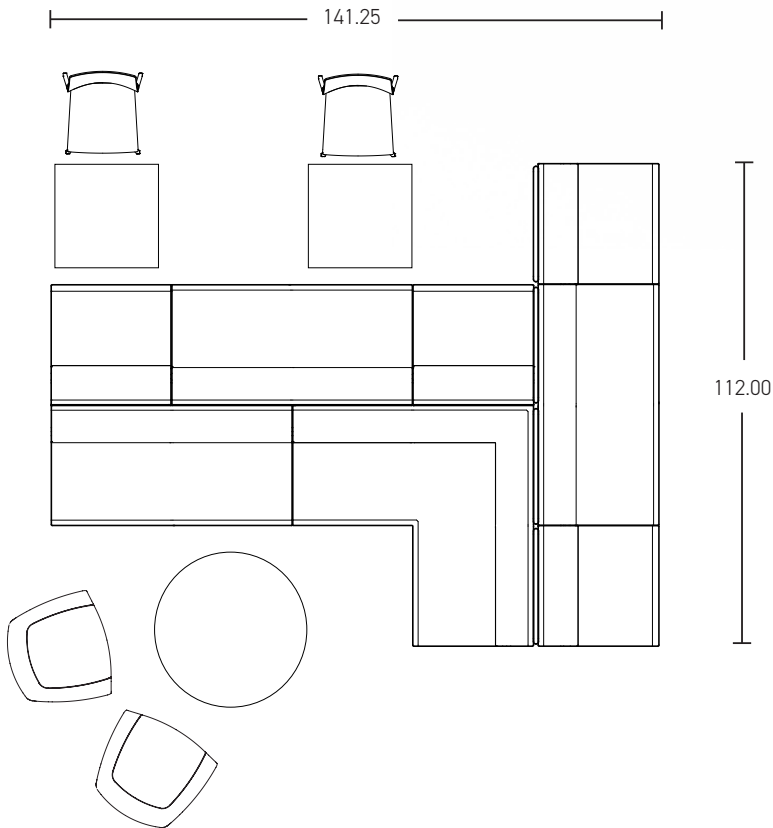

SHARE | MULTI-USE 03

*All dimensions in inches

| Component | Model Number | COM Unit Price | COM Extended |
|---------------------------|--------------|----------------|--------------|
| 90 Corner Lounge (X1) | SH1226L1U2AL | 4,331 | 4,331 |
| Two Seater Lounge (X2) | SH1126L1U2AL | 2,896 | 5,792 |
| Two Seater Task (X1) | SH1128L1U2AL | 2,896 | 2,896 |
| Single Seater Lounge (X2) | SH1116L1U2AL | 1,771 | 3,542 |
| Single Seater Task (X2) | SH1118L1U2AL | 1,771 | 3,542 |
| Privacy Screen (X4) | SH3100 | 563 | 2,252 |
| Total COM Price: | | | 22,355 |