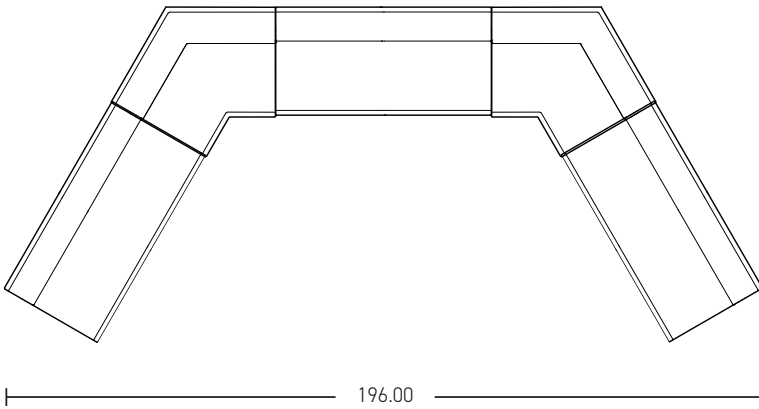

SHARE | OPEN LOUNGE 11

*All dimensions in inches

Component	Model Number	COM Unit Price	COM Extended
Two Seater Lounge (X3)	SH1126L1U2AL	2,896	8,688
120 Corner Lounge (X2)	SH1246L1U2AL	2,920	5,840
Total COM Price:			14,528