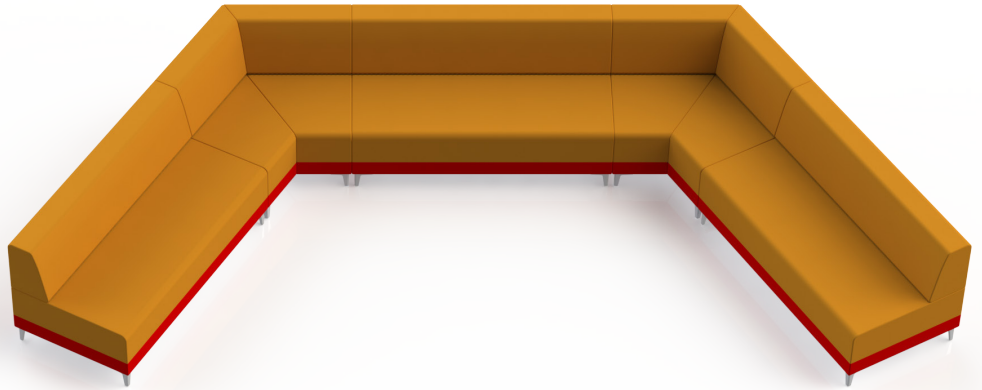

SHARE | OPEN LOUNGE 11

*All dimensions in inches

Component	Model Number	COM Unit Price	COM Extended
Two Seater Lounge (X3)	SH1126L1U2AL	2,896	8,688
120 Corner Lounge (X2)	SH1246L1U2AL	2,920	5,840
Total COM Price:			14,528