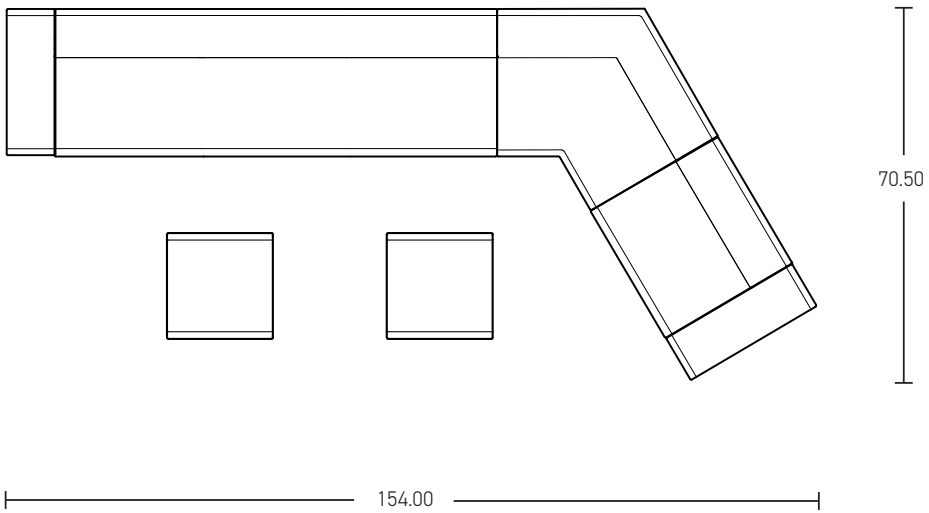

SHARE | OPEN LOUNGE 10

*All dimensions in inches

Component	Model Number	COM Unit Price	COM Extended
Three Seater Lounge (X1)	SH1136L2U2AL	3,993	3,993
120 Corner Lounge (X1)	SH1246L2U2AL	2,920	2,920
Single Seater Lounge (X1)	SH1116L2U2AL	1,771	1,771
24" Low Knee Wall Power (X2)	SH241P10U1	1,377	2,754
Cube Mobile Seat (X2)	SH4106U1	816	1,632
Total COM Price:			13,070