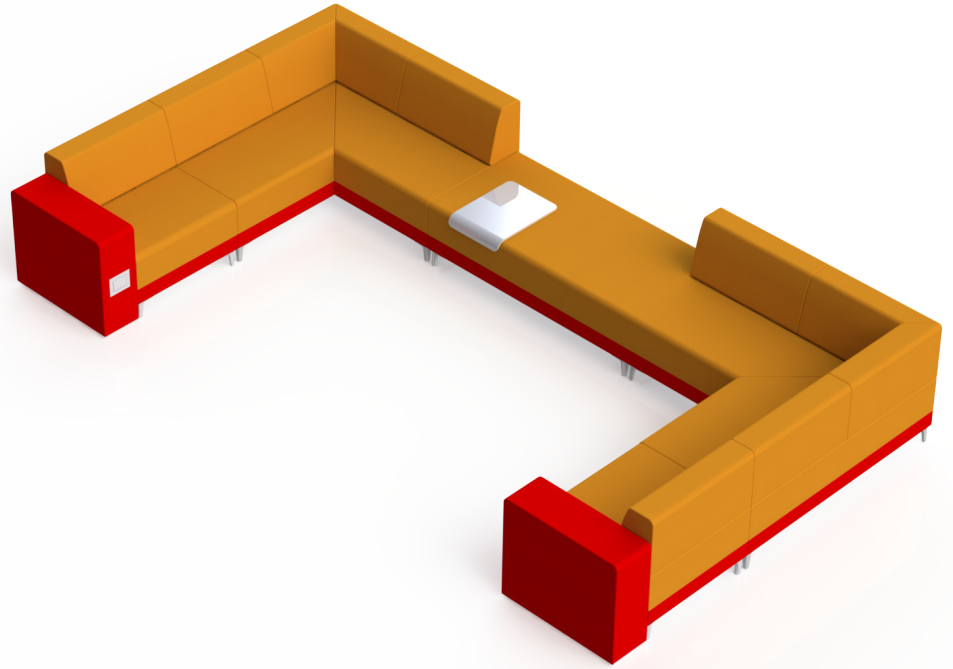

**SHARE | OPEN LOUNGE 09**

\*All dimensions in inches

Component	Model Number	COM Unit Price	COM Extended
90 Corner Lounge (X2)	SH1226L1U2AL	4,331	8,662
Two Seater Bench Lounge (X1)	SH0126L1U2AL	1,828	1,828
Single Seater Lounge (X2)	SH1116L1U2AL	1,771	3,542
24" Low Knee Wall Power (X2)	SH241P20U1	1,435	2,870
Table Tray (X1)	SH51WL06	253	253
Total COM Price:			17,155