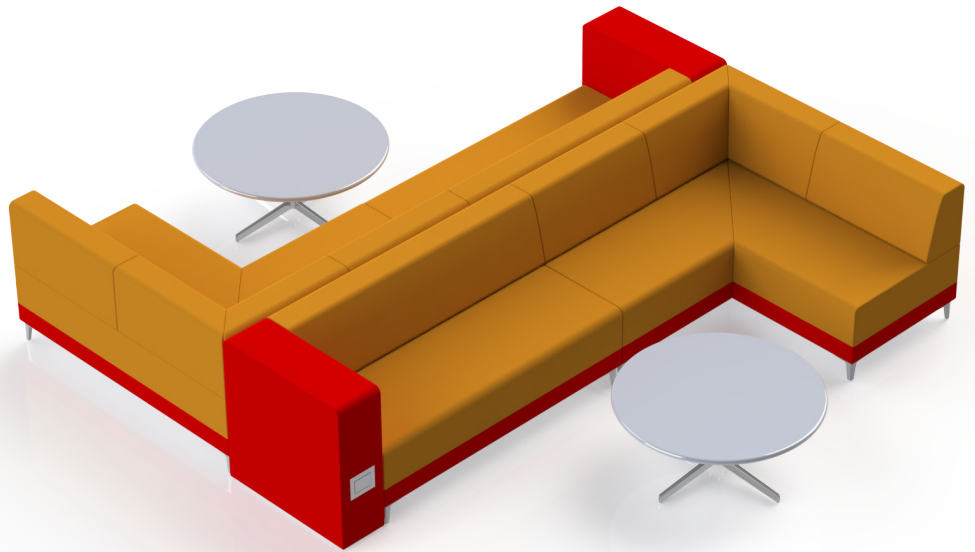

SHARE | OPEN LOUNGE 08

*All dimensions in inches

Component	Model Number	COM Unit Price	COM Extended
90 Corner Lounge (X2)	SH1226L1U2AL	4,331	8,662
Two Seater Lounge (X2)	SH1126L1U2AL	2,896	5,792
29" High Knee Wall Power (X2)	SH291P10U1	1,433	2,866
Total COM Price:			17,320