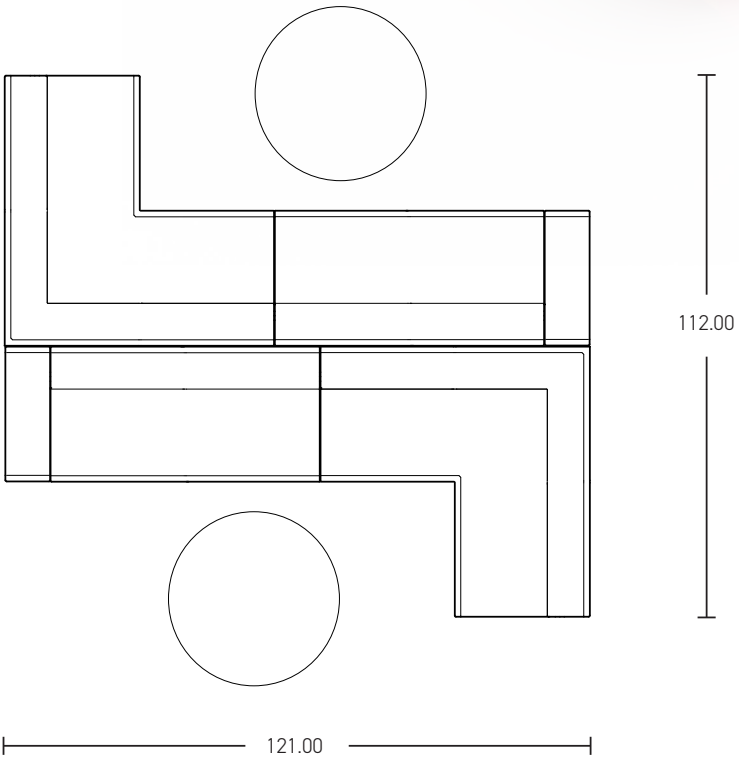

SHARE | OPEN LOUNGE 08

*All dimensions in inches

Component	Model Number	COM Unit Price	COM Extended
90 Corner Lounge (X2)	SH1226L1U2AL	4,331	8,662
Two Seater Lounge (X2)	SH1126L1U2AL	2,896	5,792
29" High Knee Wall Power (X2)	SH291P10U1	1,433	2,866
Total COM Price:			17,320