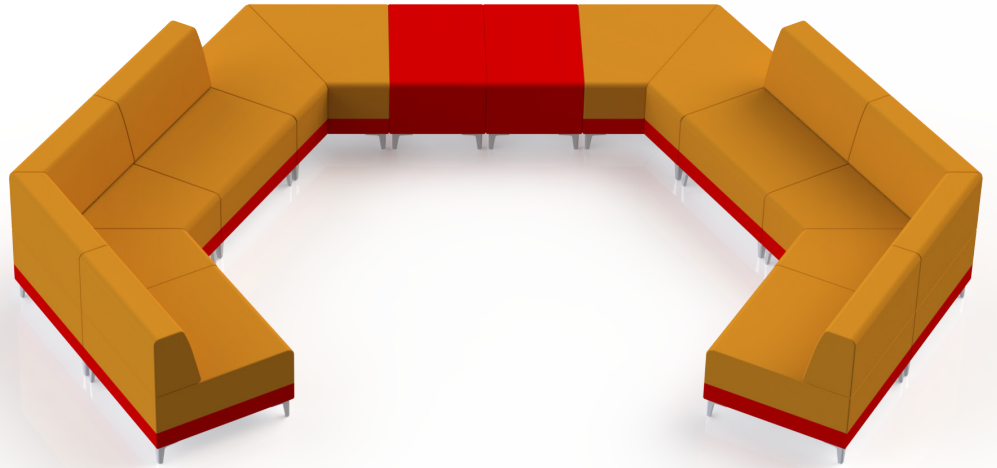

SHARE | OPEN LOUNGE 07

*All dimensions in inches

Component	Model Number	COM Unit Price	COM Extended
120 Corner Lounge (X2)	SH1246L1U2AL	2,920	5,840
120 Corner Bench Lounge (X2)	SH0246L1U2AL	2,375	4,750
Single Seater Lounge (X4)	SH1116L1U2AL	1,771	7,084
Single Narrow End Cap (X2)	SH0306L1U1AL	1,096	2,192
Total COM Price:			19,866