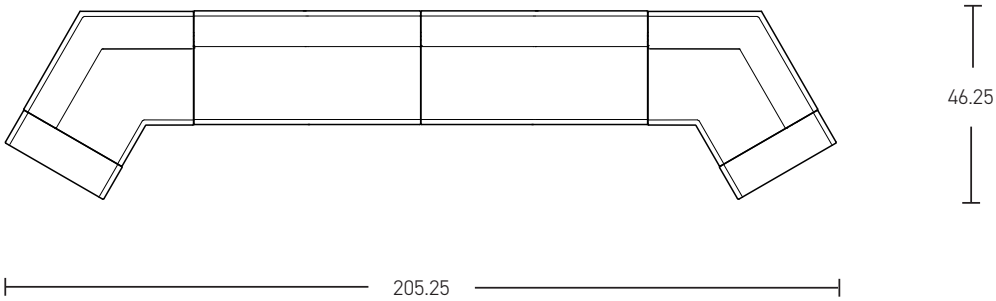

SHARE | OPEN LOUNGE 06

*All dimensions in inches

Component	Model Number	COM Unit Price	COM Extended
Two Seater Lounge (X2)	SH1126L1U2AL	2,896	5,792
120 Corner Lounge (X2)	SH1246L1U2AL	2,920	5,840
24" Low Knee Wall Power (X2)	SH241P10U1	1,377	2,754
Total COM Price:			14,386