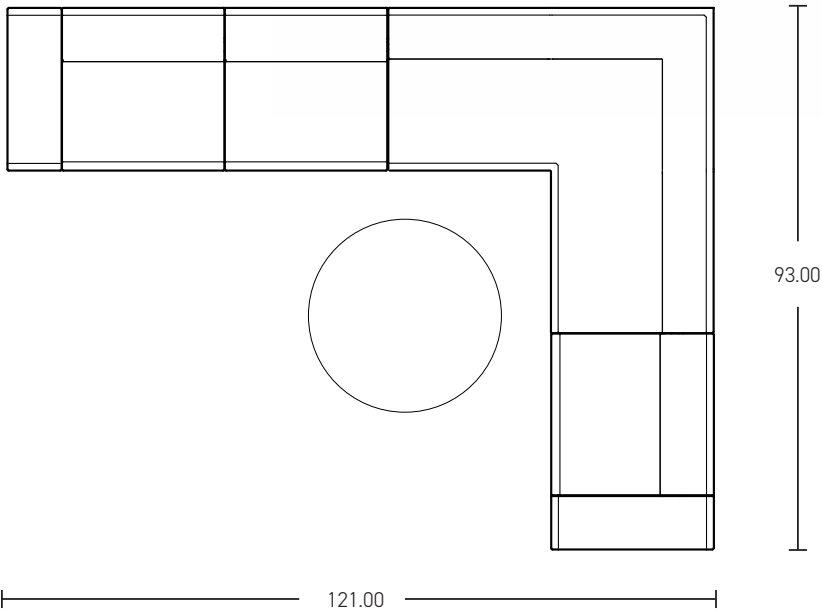

SHARE | OPEN LOUNGE 05

*All dimensions in inches

Component	Model Number	COM Unit Price	COM Extended
90 Corner Lounge (X1)	SH1226L2U2AL	4,331	4,331
Single Seater Lounge (X3)	SH1116L2U2AL	1,771	5,313
29" High Knee Wall Power (X2)	SH291P10U1	1,433	2,866
Total COM Price:			12,510