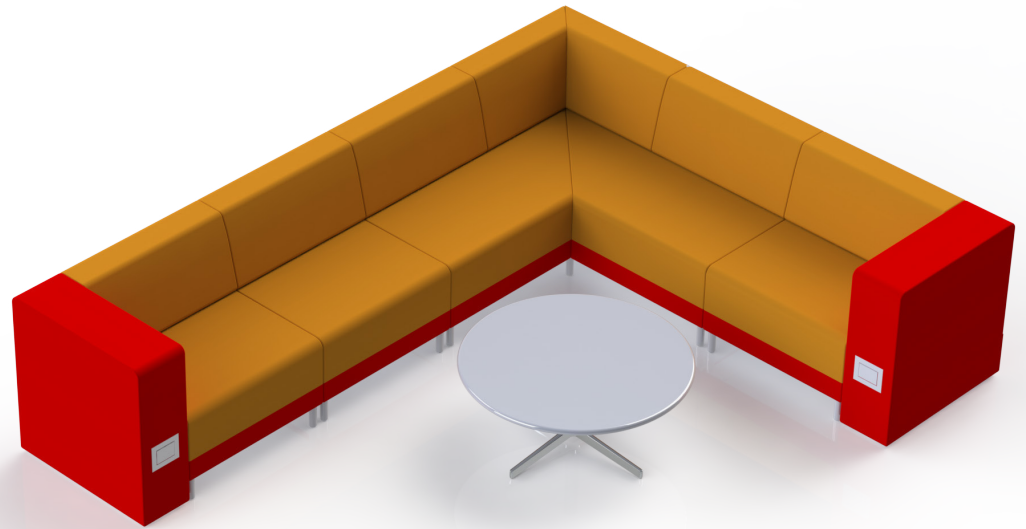

SHARE | OPEN LOUNGE 05

*All dimensions in inches

Component	Model Number	COM Unit Price	COM Extended
90 Corner Lounge (X1)	SH1226L2U2AL	4,331	4,331
Single Seater Lounge (X3)	SH1116L2U2AL	1,771	5,313
29" High Knee Wall Power (X2)	SH291P10U1	1,433	2,866
Total COM Price:			12,510