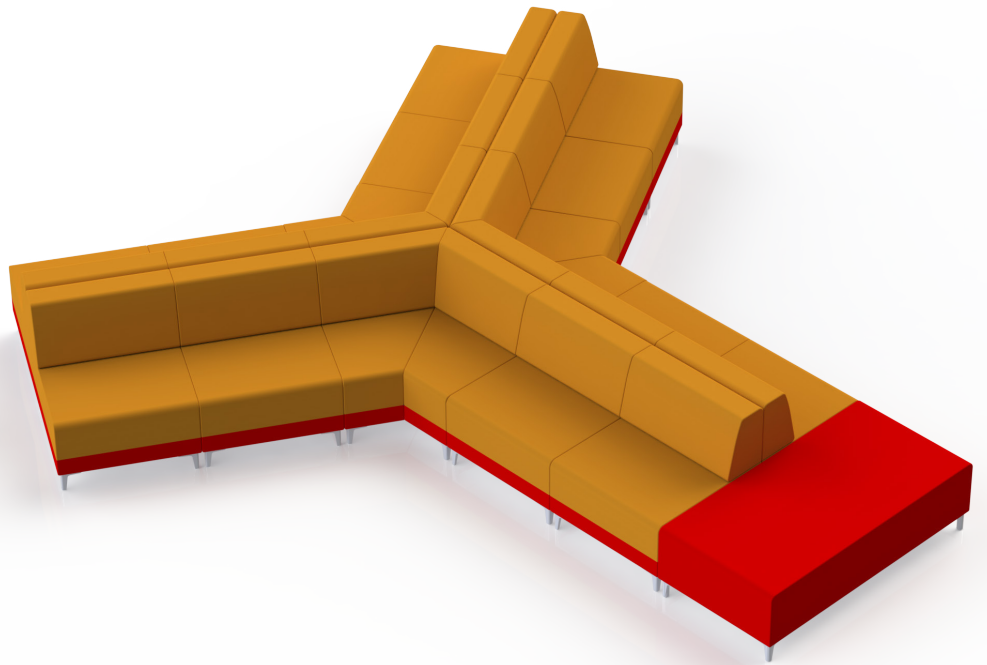

# SHARE | OPEN LOUNGE 04

\*Shown in brochure

\*All dimensions in inches

| Component                  | Model Number | COM Unit Price | COM Extended |
|----------------------------|--------------|----------------|--------------|
| 120 Corner Lounge (X3)     | SH1246L1U2AL | 2,920          | 8,760        |
| Double Wide End Cap (X1)   | SH0346L1U1AL | 1,828          | 1,828        |
| Single Seater Lounge (X12) | SH1116L1U2AL | 1,771          | 21,252       |
| Total COM Price:           |              |                | 31,840       |

**STYLEX**