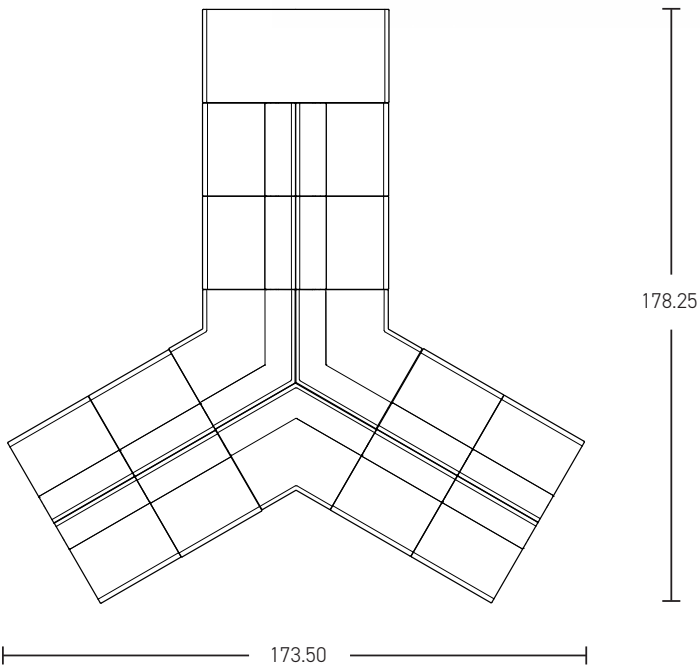

# SHARE | OPEN LOUNGE 04

\*Shown in brochure

\*All dimensions in inches

| Component                  | Model Number | COM Unit Price | COM Extended |
|----------------------------|--------------|----------------|--------------|
| 120 Corner Lounge (X3)     | SH1246L1U2AL | 2,920          | 8,760        |
| Double Wide End Cap (X1)   | SH0346L1U1AL | 1,828          | 1,828        |
| Single Seater Lounge (X12) | SH1116L1U2AL | 1,771          | 21,252       |
| Total COM Price:           |              |                | 31,840       |

**STYLEX**