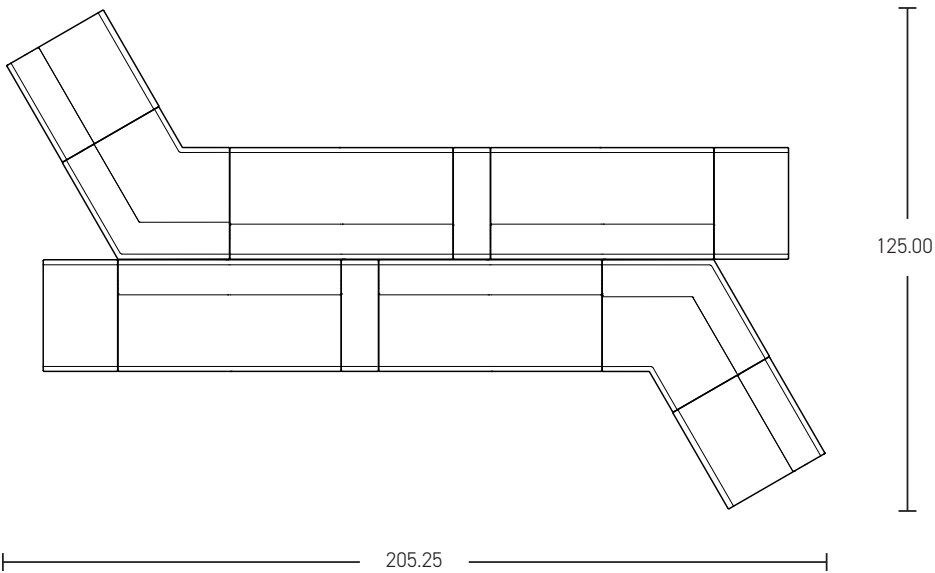

SHARE | OPEN LOUNGE 03

*Shown in brochure

*All dimensions in inches

Component	Model Number	COM Unit Price	COM Extended
Two Seater Lounge (X4)	SH1126L1U2AL	2,896	11,584
120 Corner Lounge (X2)	SH1246L1U2AL	2,920	5,840
Single Seater Lounge (X2)	SH1116L1U2AL	1,771	3,542
29" High Knee Wall Power (X2)	SH291P10U1	1,433	2,866
Single Narrow End Cap (X2)	SH0306L1U1AL	1,096	2,192
Total COM Price:			26,024