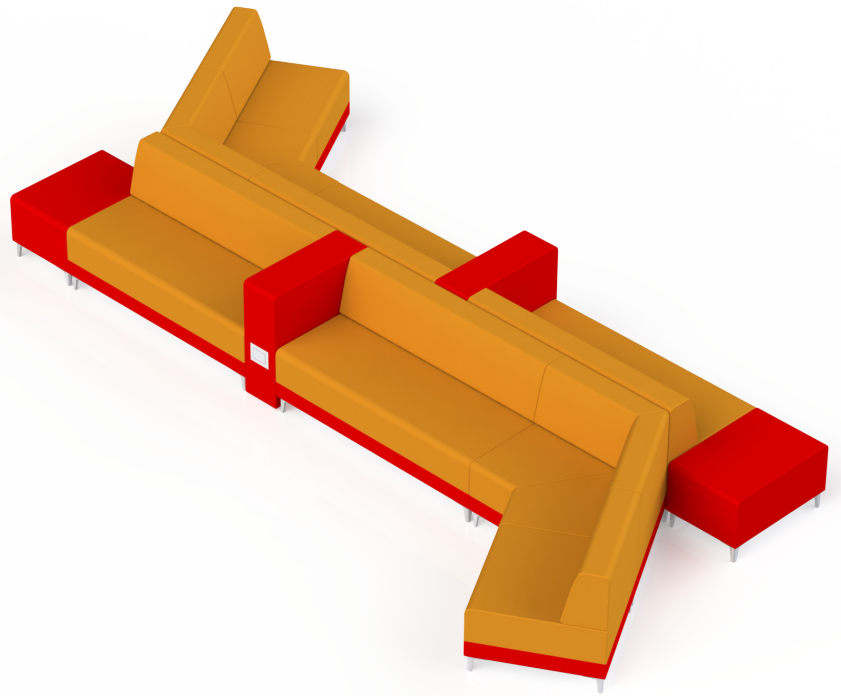

SHARE | OPEN LOUNGE 03

*Shown in brochure

*All dimensions in inches

Component	Model Number	COM Unit Price	COM Extended
Two Seater Lounge (X4)	SH1126L1U2AL	2,896	11,584
120 Corner Lounge (X2)	SH1246L1U2AL	2,920	5,840
Single Seater Lounge (X2)	SH1116L1U2AL	1,771	3,542
29" High Knee Wall Power (X2)	SH291P10U1	1,433	2,866
Single Narrow End Cap (X2)	SH0306L1U1AL	1,096	2,192
Total COM Price:			26,024