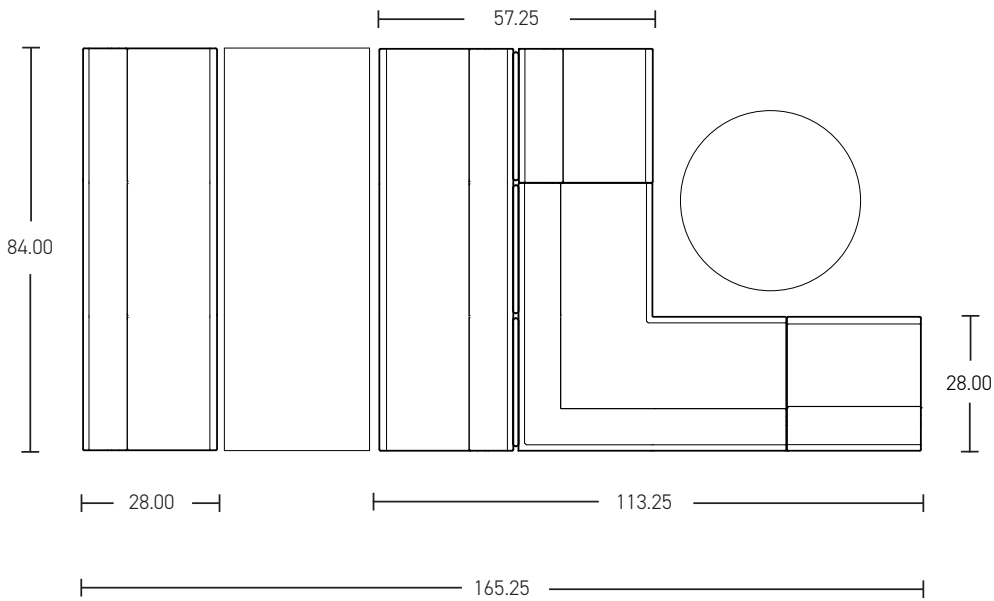

SHARE | MULTI-USE 01

*Shown in brochure

*All dimensions in inches

Component	Model Number	COM Unit Price	COM Extended
90 Corner lounge (x1)	SH1226L1U2AL	4,331	4,331
Three seater task (x2)	SH1138L1U2AL	3,993	7,986
Single seater lounge (x2)	SH1116L1U2AL	1,771	3,542
Privacy screen (x3)	SH3100	563	1,689
Total COM Price:			17,548