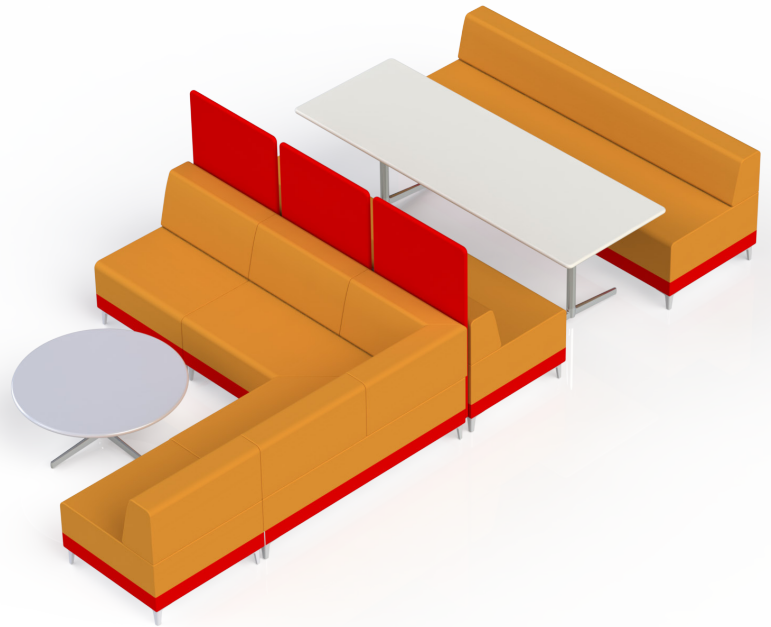

SHARE | MULTI-USE 01

*Shown in brochure

*All dimensions in inches

Component	Model Number	COM Unit Price	COM Extended
90 Corner lounge (x1)	SH1226L1U2AL	4,331	4,331
Three seater task (x2)	SH1138L1U2AL	3,993	7,986
Single seater lounge (x2)	SH1116L1U2AL	1,771	3,542
Privacy screen (x3)	SH3100	563	1,689
Total COM Price:			17,548