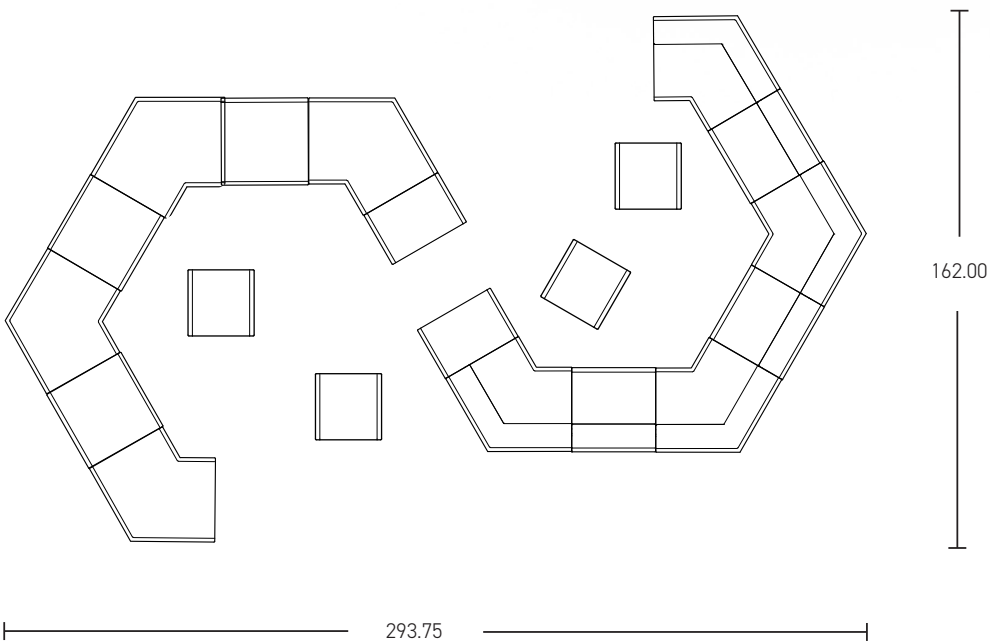

SHARE | PUBLIC SPACE 05

*Shown in brochure

*All dimensions in inches

Component	Model Number	COM Unit Price	COM Extended
120 Corner Bench Lounge (X4)	SH0246L1U2AL	2,375	9,500
120 Degree Corner Lounge (X4)	SH1246L1U2AL	2,920	11,680
Single Seater Lounge (X3)	SH1116L1U2AL	1,771	5,313
Single Seater Bench Lounge (X3)	SH0116L1U2AL	1,153	3,459
Single Narrow End Cap (X2)	SH0306L1U1AL	1,096	2,192
Cube Mobile Seat (X4)	SH4106U1	816	3,264
Total COM Price:			64,788