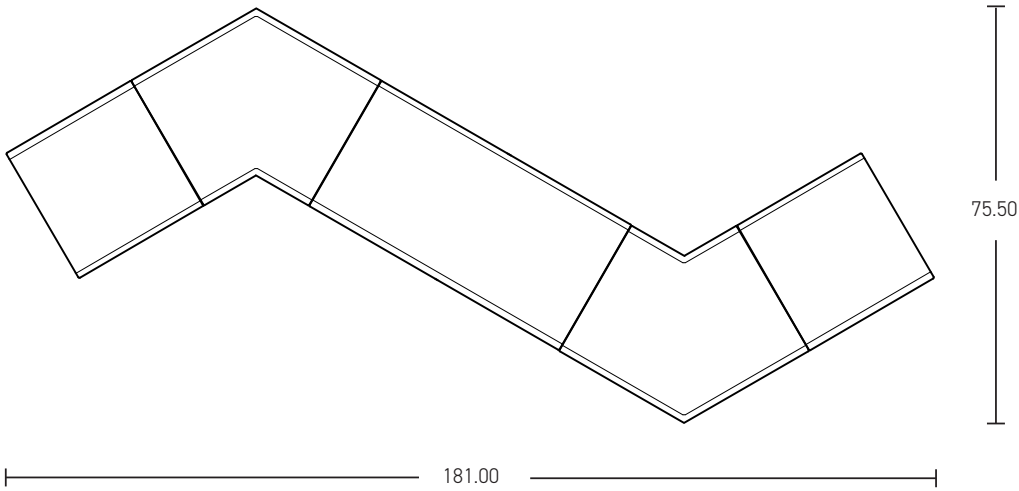

SHARE | PUBLIC SPACE 04

*Shown in brochure

*All dimensions in inches

Component	Model Number	COM Unit Price	COM Extended
120 Corner Bench Lounge (X2)	SH0246L1U2AL	2,375	4,750
Two Seater Bench Lounge (X1)	SH0126L1U2AL	1,828	1,828
Single Seater Bench Lounge (X2)	SH0116L1U2AL	1,153	2,306
Total COM Price:			8,884