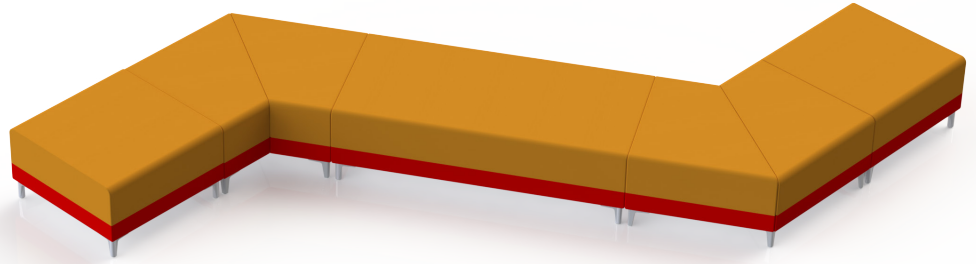

SHARE | PUBLIC SPACE 04

*Shown in brochure

*All dimensions in inches

Component	Model Number	COM Unit Price	COM Extended
120 Corner Bench Lounge (X2)	SH0246L1U2AL	2,375	4,750
Two Seater Bench Lounge (X1)	SH0126L1U2AL	1,828	1,828
Single Seater Bench Lounge (X2)	SH0116L1U2AL	1,153	2,306
Total COM Price:			8,884