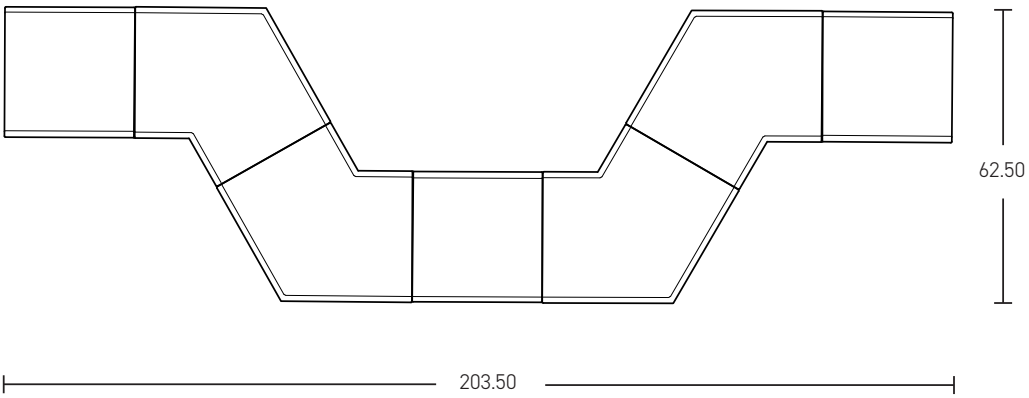

SHARE | PUBLIC SPACE 03

*Shown in brochure

*All dimensions in inches

Component	Model Number	COM Unit Price	COM Extended
120 Corner Bench Lounge (X4)	SH0246L1U2AL	2,375	9,500
Single Seater Bench Lounge (X3)	SH0116L1U2AL	1,153	3,459
Total COM Price:			12,959