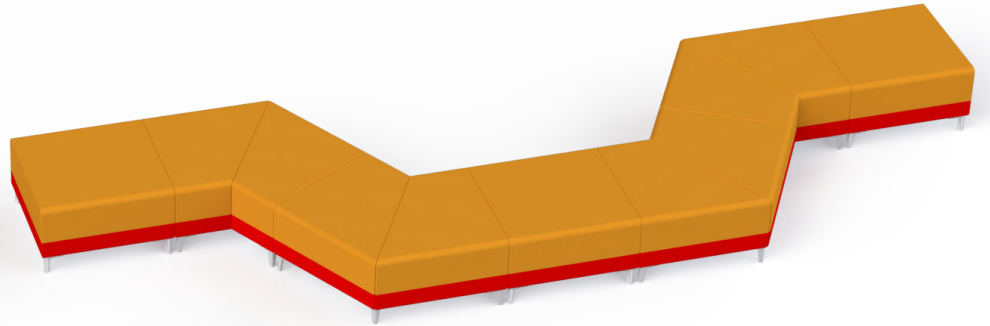

SHARE | PUBLIC SPACE 03

*Shown in brochure

*All dimensions in inches

Component	Model Number	COM Unit Price	COM Extended
120 Corner Bench Lounge (X4)	SH0246L1U2AL	2,375	9,500
Single Seater Bench Lounge (X3)	SH0116L1U2AL	1,153	3,459
Total COM Price:			12,959