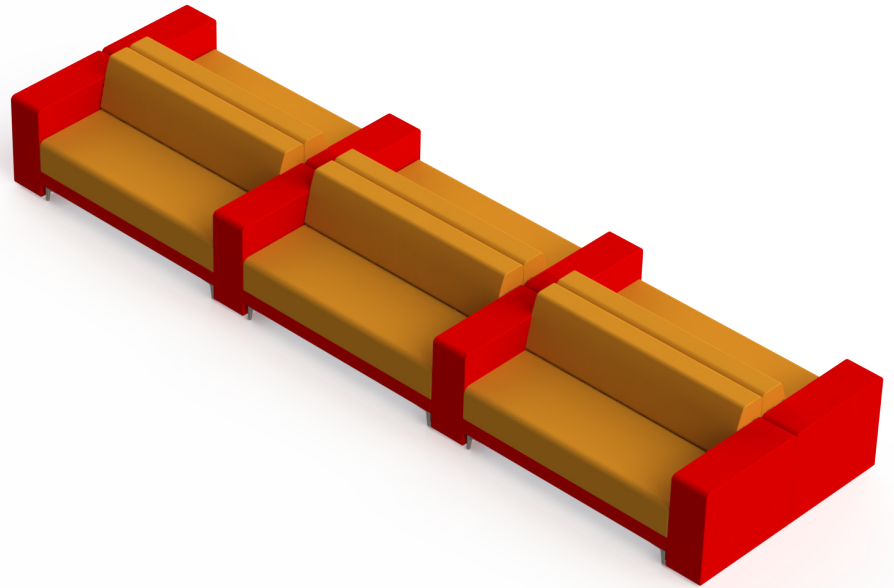

SHARE | PUBLIC SPACE 01

*Shown in brochure

*All dimensions in inches

Component	Model Number	COM Unit Price	COM Extended
Two Seater Lounge (X6)	SH1126L1U2AL	2,896	17,376
24" Low Knee Wall (X8)	SH241U1	928	7,424
Total COM Price:			24,800