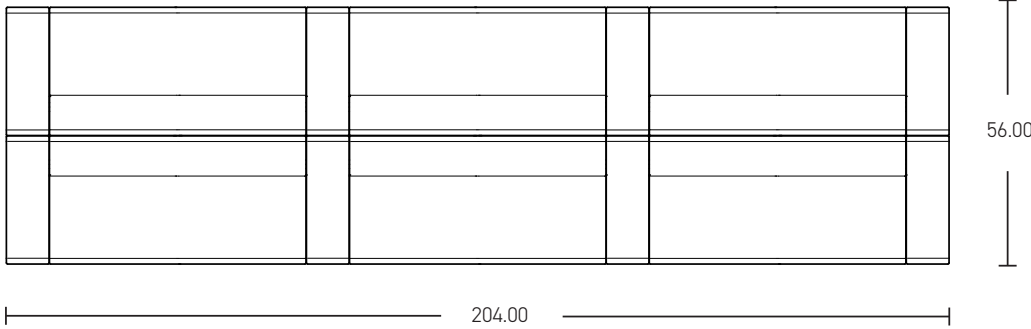

SHARE | PUBLIC SPACE 01

*Shown in brochure

*All dimensions in inches

Component	Model Number	COM Unit Price	COM Extended
Two Seater Lounge (X6)	SH1126L1U2AL	2,896	17,376
24" Low Knee Wall (X8)	SH241U1	928	7,424
Total COM Price:			24,800