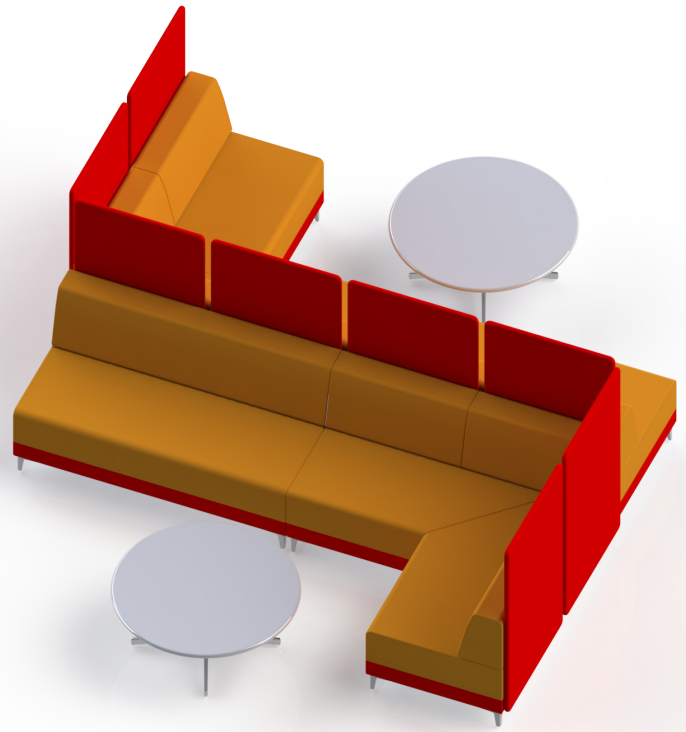

**SHARE | PRIVATE LOUNGE 11**

\*All dimensions in inches

| Component              | Model Number | COM Unit Price | COM Extended |
|------------------------|--------------|----------------|--------------|
| 90 Corner Lounge (X2)  | SH1226L1U2AL | 4,331          | 8,662        |
| Two Seater Lounge (X2) | SH1126L1U2AL | 2,896          | 5,792        |
| Privacy Screen (X8)    | SH3100       | 563            | 4,504        |
| Total COM Price:       |              |                | 18,958       |