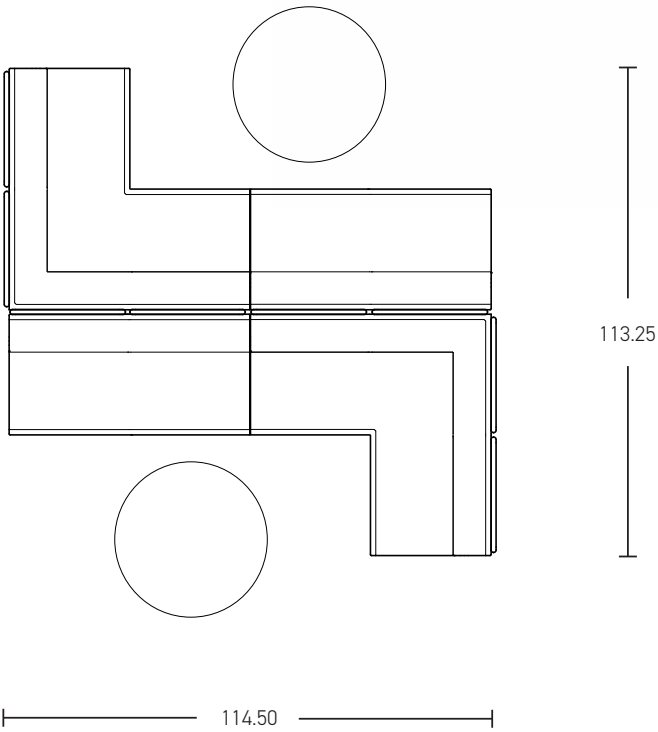

**SHARE | PRIVATE LOUNGE 11**

\*All dimensions in inches

| Component              | Model Number | COM Unit Price | COM Extended |
|------------------------|--------------|----------------|--------------|
| 90 Corner Lounge (X2)  | SH1226L1U2AL | 4,331          | 8,662        |
| Two Seater Lounge (X2) | SH1126L1U2AL | 2,896          | 5,792        |
| Privacy Screen (X8)    | SH3100       | 563            | 4,504        |
| Total COM Price:       |              |                | 18,958       |