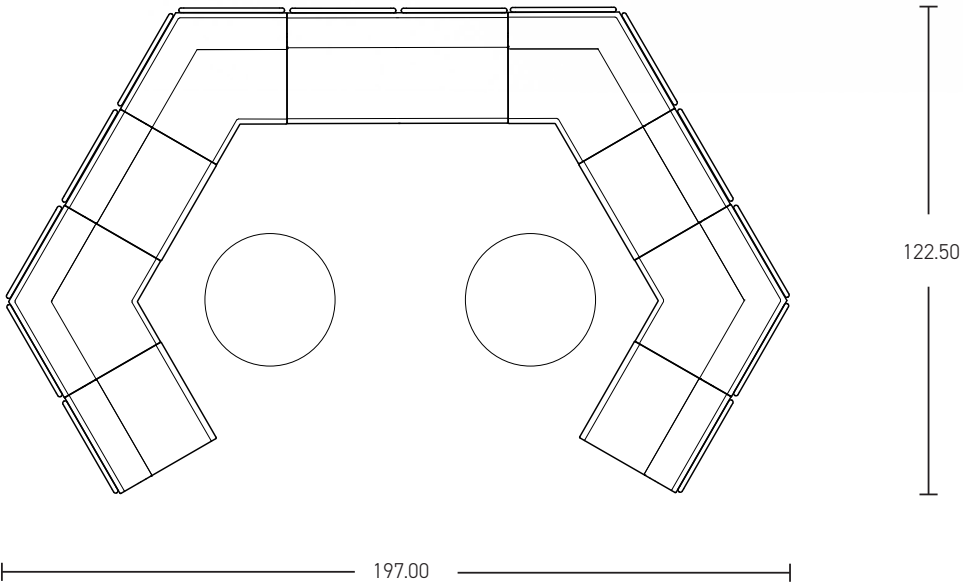

SHARE | PRIVATE LOUNGE 10

*All dimensions in inches

| Component | Model Number | COM Unit Price | COM Extended |
|---------------------------|--------------|----------------|--------------|
| Two Seater Lounge (X1) | SH1126L1U2AL | 2,896 | 2,896 |
| Single Seater Lounge (X4) | SH1116L1U2AL | 1,771 | 7,084 |
| 120 Corner Lounge (X4) | SH1246L1U2AL | 2,920 | 11,680 |
| Privacy Screen (X14) | SH3100 | 563 | 7,882 |
| Total COM Price: | | | 29,542 |