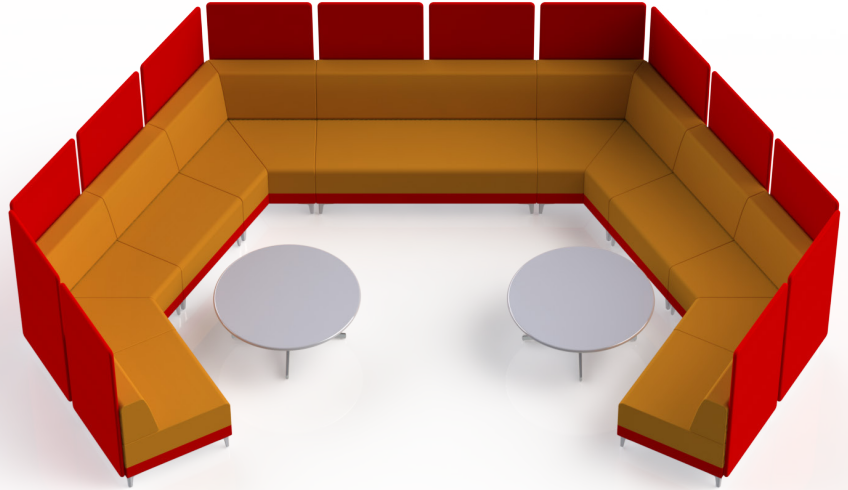

SHARE | PRIVATE LOUNGE 10

*All dimensions in inches

| Component | Model Number | COM Unit Price | COM Extended |
|---------------------------|--------------|----------------|--------------|
| Two Seater Lounge (X1) | SH1126L1U2AL | 2,896 | 2,896 |
| Single Seater Lounge (X4) | SH1116L1U2AL | 1,771 | 7,084 |
| 120 Corner Lounge (X4) | SH1246L1U2AL | 2,920 | 11,680 |
| Privacy Screen (X14) | SH3100 | 563 | 7,882 |
| Total COM Price: | | | 29,542 |