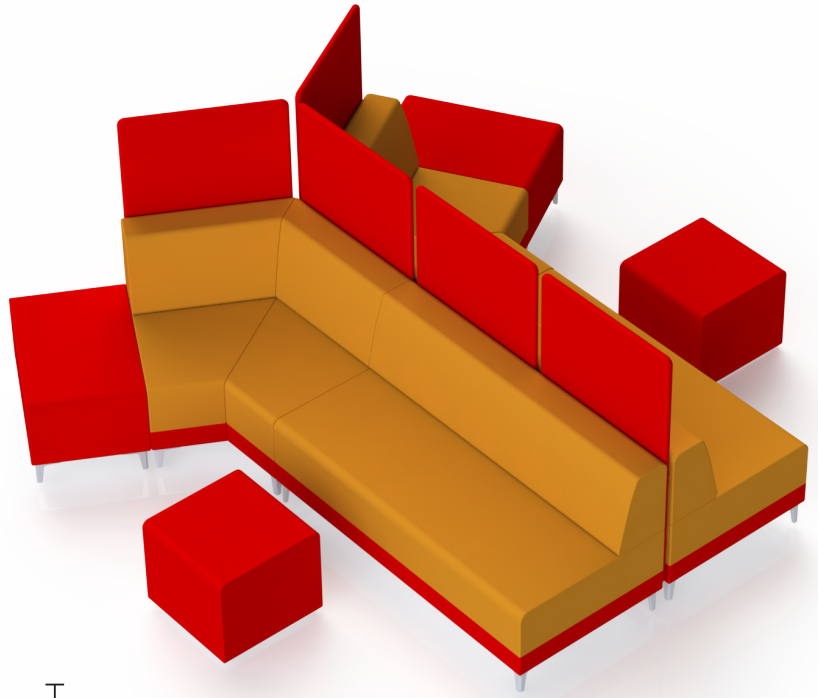

SHARE | PRIVATE LOUNGE 09

*All dimensions in inches

Component	Model Number	COM Unit Price	COM Extended
Two Seater Lounge (X2)	SH1126L1U2AL	2,896	5,792
120 Corner Lounge (X2)	SH1246L1U2AL	2,920	5,840
Single Narrow End Cap (X2)	SH0306L1U1AL	1,096	2,192
Cube Mobile Seat (X2)	SH4106U1	816	1,632
Privacy Screen (X5)	SH3100	563	2,815
Total COM Price:			18,271

STYLEX