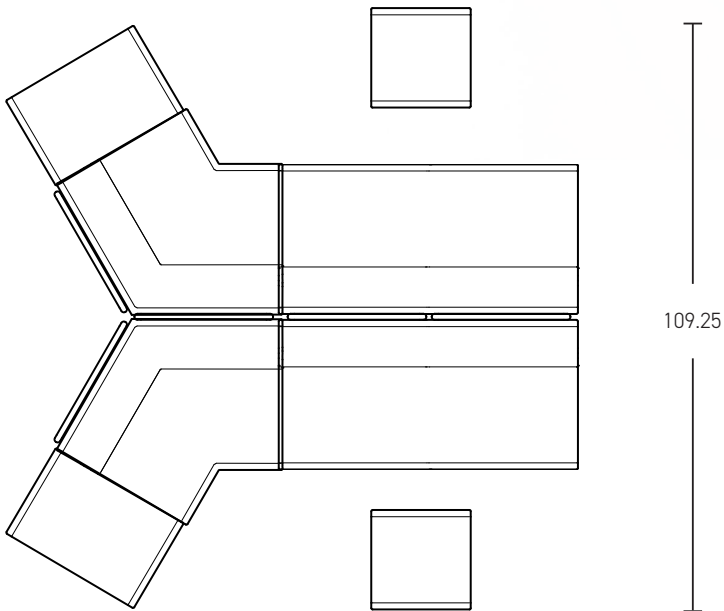

SHARE | PRIVATE LOUNGE 09

*All dimensions in inches

Component	Model Number	COM Unit Price	COM Extended
Two Seater Lounge (X2)	SH1126L1U2AL	2,896	5,792
120 Corner Lounge (X2)	SH1246L1U2AL	2,920	5,840
Single Narrow End Cap (X2)	SH0306L1U1AL	1,096	2,192
Cube Mobile Seat (X2)	SH4106U1	816	1,632
Privacy Screen (X5)	SH3100	563	2,815
Total COM Price:			18,271