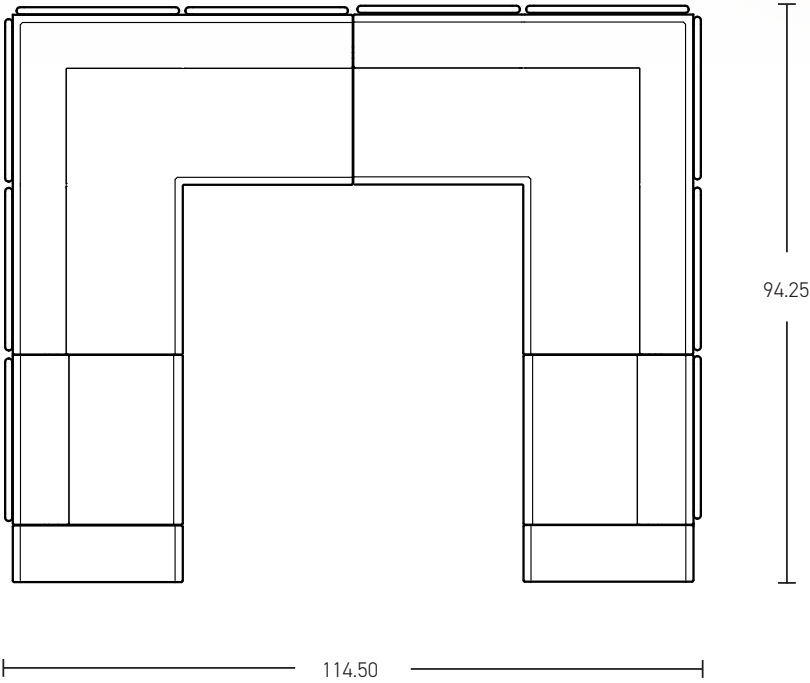

SHARE | PRIVATE LOUNGE 08

*All dimensions in inches

Component	Model Number	COM Unit Price	COM Extended
90 Corner Bench Lounge (X2)	SH0226L1U2AL	3,206	6,412
Single Seater Lounge (X2)	SH1116L1U2AL	1,771	3,542
29" High Knee Wall Power (X2)	SH291P10U1	1,433	2,866
Privacy Screen (X10)	SH3100	563	5,630
Total COM Price:			18,450