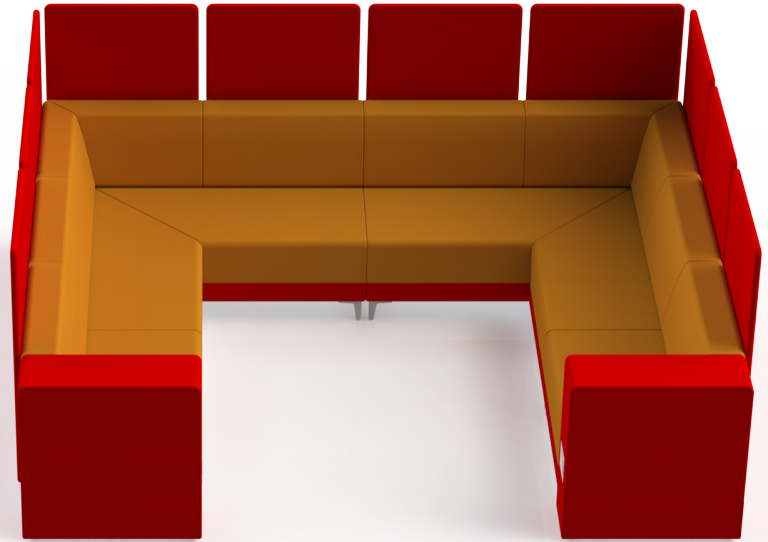

SHARE | PRIVATE LOUNGE 08

*All dimensions in inches

Component	Model Number	COM Unit Price	COM Extended
90 Corner Bench Lounge (X2)	SH0226L1U2AL	3,206	6,412
Single Seater Lounge (X2)	SH1116L1U2AL	1,771	3,542
29" High Knee Wall Power (X2)	SH291P10U1	1,433	2,866
Privacy Screen (X10)	SH3100	563	5,630
Total COM Price:			18,450

STYLEX