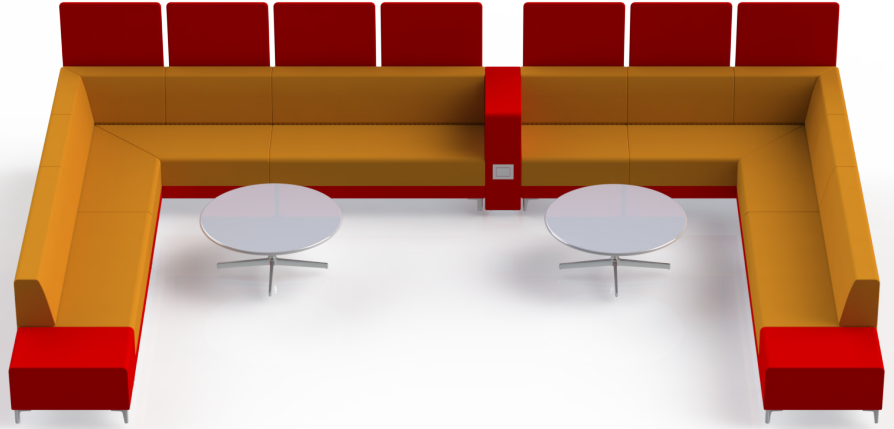

SHARE | PRIVATE LOUNGE 07

*Shown in brochure

*All dimensions in inches

Component	Model Number	COM Unit Price	COM Extended
90 Corner Lounge (X2)	SH1226L1U2AL	4,331	8,662
Two Seater Lounge (X3)	SH1126L1U2AL	2,896	8,688
Single Seater Lounge (X1)	SH1116L1U2AL	1,771	1,771
24" Low Knee Wall Power (X1)	SH241P10U1	1,377	1,377
Single Narrow End Cap (X2)	SH0306L1U1AL	1,096	2,192
Privacy Screen (X7)	SH3100	563	3,941
Total COM Price:			26,631