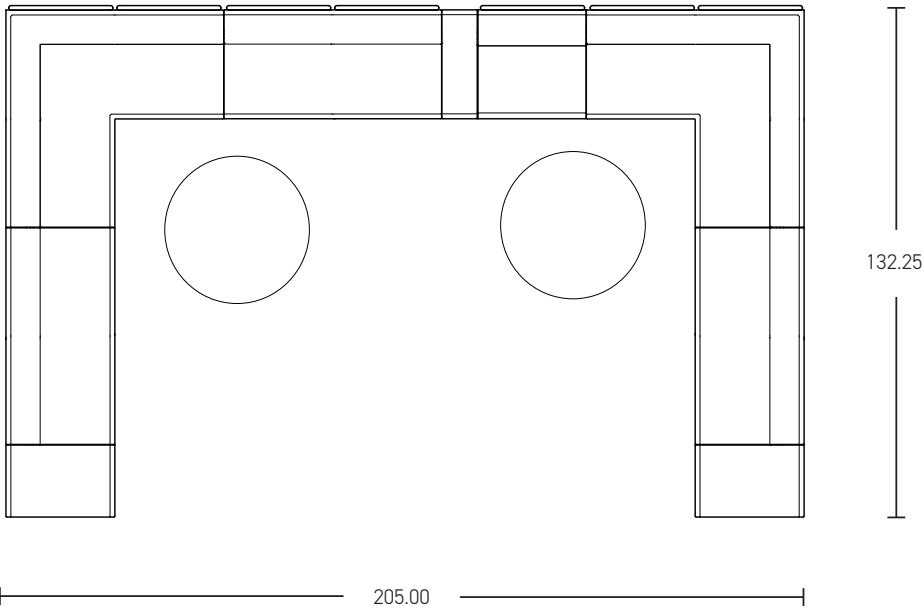

SHARE | PRIVATE LOUNGE 07

*Shown in brochure

*All dimensions in inches

Component	Model Number	COM Unit Price	COM Extended
90 Corner Lounge (X2)	SH1226L1U2AL	4,331	8,662
Two Seater Lounge (X3)	SH1126L1U2AL	2,896	8,688
Single Seater Lounge (X1)	SH1116L1U2AL	1,771	1,771
24" Low Knee Wall Power (X1)	SH241P10U1	1,377	1,377
Single Narrow End Cap (X2)	SH0306L1U1AL	1,096	2,192
Privacy Screen (X7)	SH3100	563	3,941
Total COM Price:			26,631