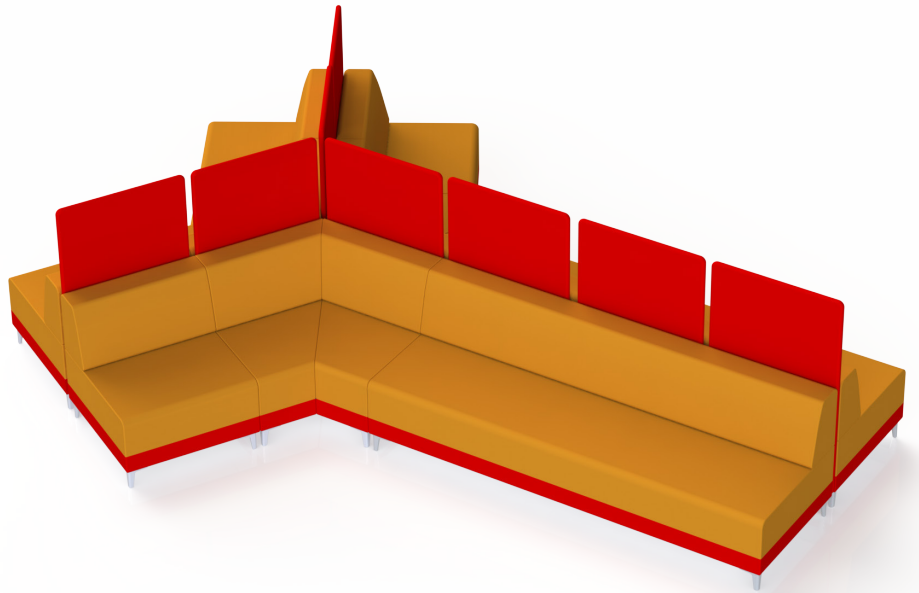

**SHARE | PRIVATE LOUNGE 06**

\*Shown in brochure

\*All dimensions in inches

Component	Model Number	COM Unit Price	COM Extended
Three Seater Lounge (X2)	SH1136L1U2AL	3,993	7,986
120 Corner Lounge (X3)	SH1246L1U2AL	2,920	8,760
Single Seater Lounge (X4)	SH1116L1U2AL	1,771	7,084
Privacy Screen (X8)	SH3100	563	4,504
Total COM Price:			28,334