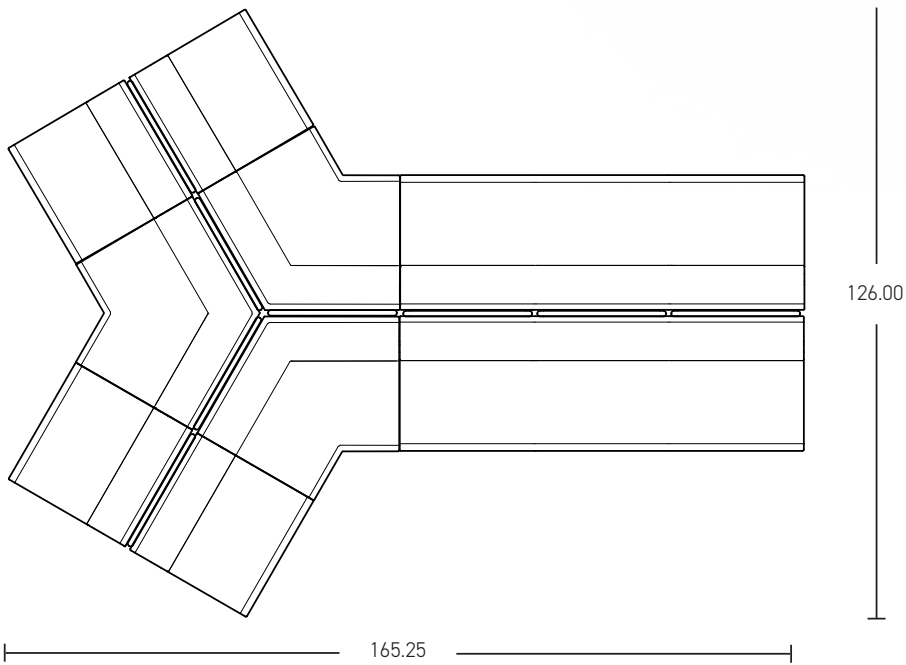

**SHARE | PRIVATE LOUNGE 06**

\*Shown in brochure

\*All dimensions in inches

Component	Model Number	COM Unit Price	COM Extended
Three Seater Lounge (X2)	SH1136L1U2AL	3,993	7,986
120 Corner Lounge (X3)	SH1246L1U2AL	2,920	8,760
Single Seater Lounge (X4)	SH1116L1U2AL	1,771	7,084
Privacy Screen (X8)	SH3100	563	4,504
Total COM Price:			28,334