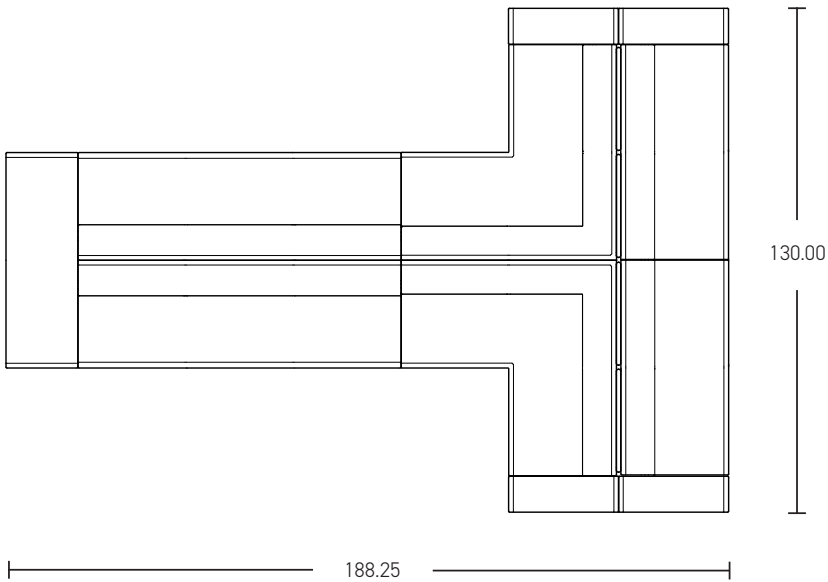

SHARE | PRIVATE LOUNGE 03

*Shown in brochure

*All dimensions in inches

Component	Model Number	COM Unit Price	COM Extended
90 Corner Lounge (X2)	SH1226L1U2AL	4,331	8,662
Three Seater Lounge (X2)	SH1136L1U2AL	3,993	7,986
Two Seater Lounge (X2)	SH1126L1U2AL	2,896	5,792
Double Narrow End Cap (X1)	SH0316L1U1AL	1,575	1,575
29" High Knee Wall Power (X2)	SH291P10U1	1,433	2,866
29" High Knee Wall (X2)	SH292U1	984	1,968
Privacy Screen (X4)	SH3100	563	2,252
Total COM Price:			31,101