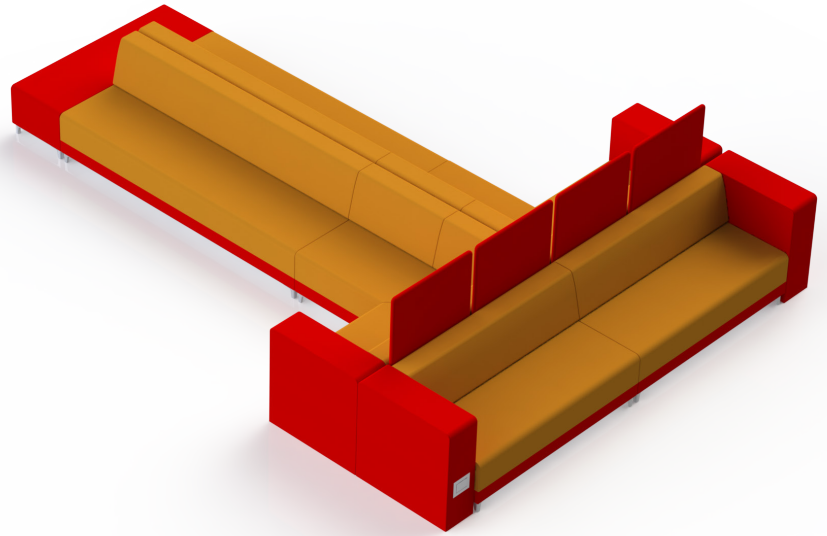

SHARE | PRIVATE LOUNGE 03

*Shown in brochure

*All dimensions in inches

Component	Model Number	COM Unit Price	COM Extended
90 Corner Lounge (X2)	SH1226L1U2AL	4,331	8,662
Three Seater Lounge (X2)	SH1136L1U2AL	3,993	7,986
Two Seater Lounge (X2)	SH1126L1U2AL	2,896	5,792
Double Narrow End Cap (X1)	SH0316L1U1AL	1,575	1,575
29" High Knee Wall Power (X2)	SH291P10U1	1,433	2,866
29" High Knee Wall (X2)	SH292U1	984	1,968
Privacy Screen (X4)	SH3100	563	2,252
Total COM Price:			31,101