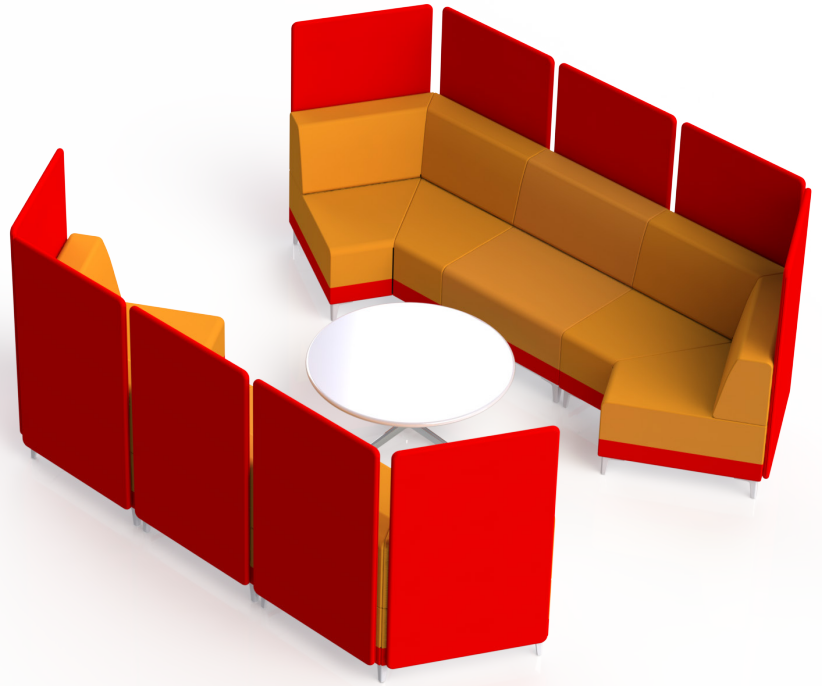

**SHARE | PRIVATE LOUNGE 01**

39.25

112.50

\*All dimensions in inches

Component	Model Number	COM Unit Price	COM Extended
120 Corner Lounge (X4)	SH1246L1U2AL	2,920	11,680
Single Seater Lounge (X2)	SH1116L1U2AL	1,771	3,542
Privacy Screen (X10)	SH3100	563	5,630
Total COM Price:			20,852

**STYLEX**