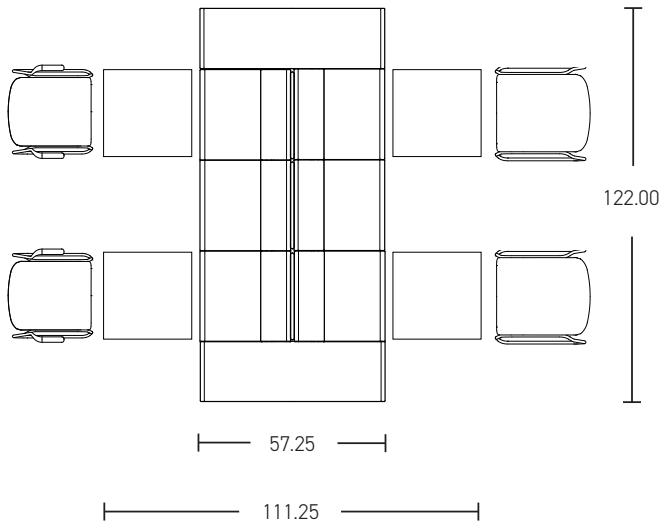

**SHARE | WORK SPACE 04**

\*All dimensions in inches

Component	Model Number	COM Unit Price	COM Extended
Single Seater Task (X6)	SH1118L1ALSGU2	1,939	11,634
Double Narrow End Cap + (X2)	SH0328L1ALSGU1	1,790	3,580
Privacy Screen (X3)	SH3100	604	1,812
Total COM Price:			17,026