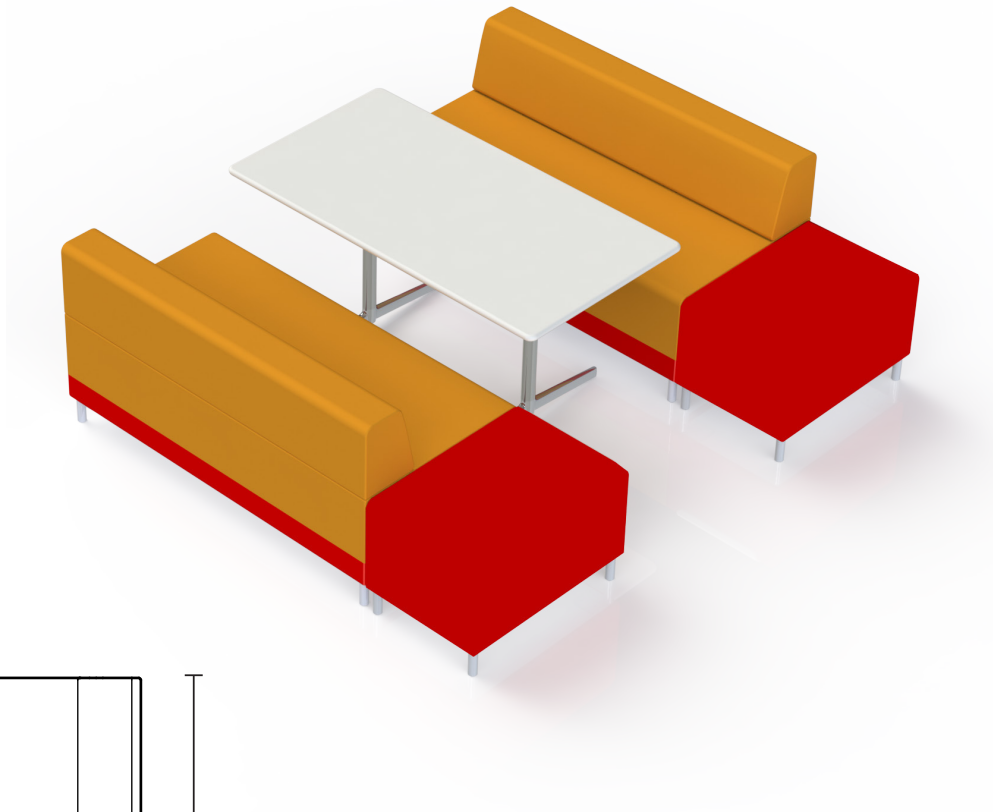

SHARE | WORK SPACE 01

*Shown in brochure

*All dimensions in inches

Component	Model Number	COM Unit Price	COM Extended
Two Seater Task (X2)	SH1128L2ALSGU2	3,144	6,288
Single Narrow End Cap (X2)	SH0308L2ALSGU1	1,216	2,432
Total COM Price:			8,720