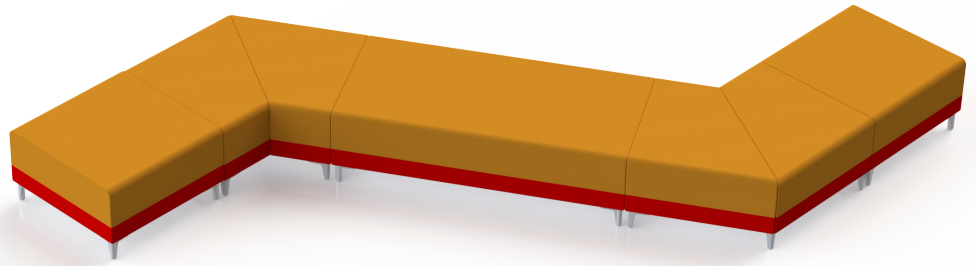

**SHARE | PUBLIC SPACE 04**

\*Shown in brochure

\*All dimensions in inches

Component	Model Number	COM Unit Price	COM Extended
120 Corner Bench Lounge (X2)	SH0246L1ALSGU2	2,586	5,172
Two Seater Bench Lounge (X1)	SH0126L1ALSGU2	2,000	2,000
Single Seater Bench Lounge (X2)	SH0116L1ALSGU2	1,277	2,554
Total COM Price:			9,726