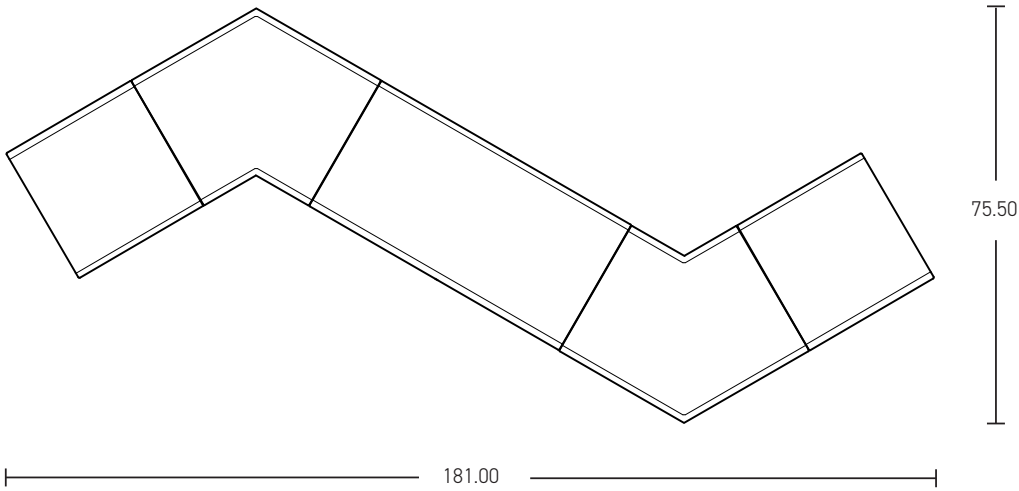

**SHARE | PUBLIC SPACE 04**

\*Shown in brochure

\*All dimensions in inches

Component	Model Number	COM Unit Price	COM Extended
120 Corner Bench Lounge (X2)	SH0246L1ALSGU2	2,586	5,172
Two Seater Bench Lounge (X1)	SH0126L1ALSGU2	2,000	2,000
Single Seater Bench Lounge (X2)	SH0116L1ALSGU2	1,277	2,554
Total COM Price:			9,726