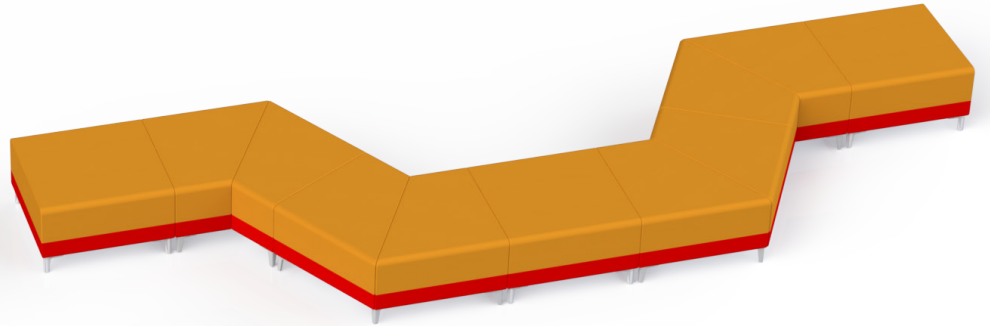

SHARE | PUBLIC SPACE 03

*Shown in brochure

*All dimensions in inches

Component	Model Number	COM Unit Price	COM Extended
120 Corner Bench Lounge (X4)	SH0246L1ALSGU2	2,5	10,344
Single Seater Bench Lounge (X3)	SH0116L1ALSGU2	1,277	3,831
Total COM Price:			14,175