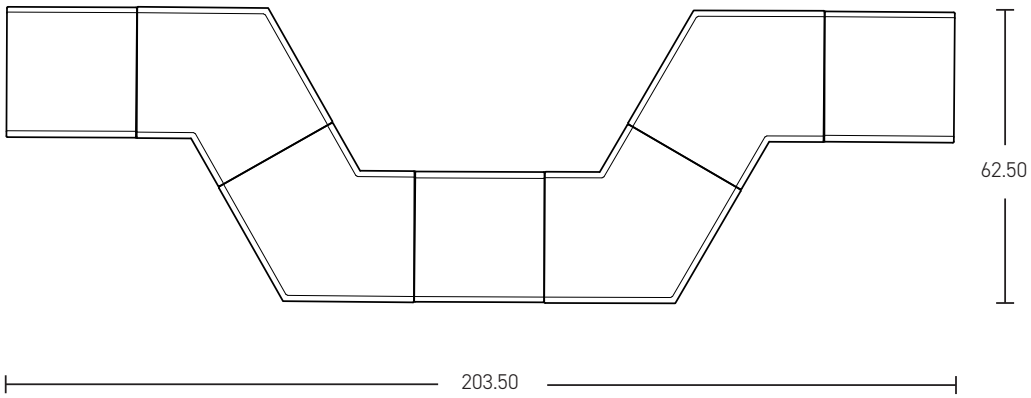

SHARE | PUBLIC SPACE 03

*Shown in brochure

*All dimensions in inches

Component	Model Number	COM Unit Price	COM Extended
120 Corner Bench Lounge (X4)	SH0246L1ALSGU2	2,5	10,344
Single Seater Bench Lounge (X3)	SH0116L1ALSGU2	1,277	3,831
Total COM Price:			14,175