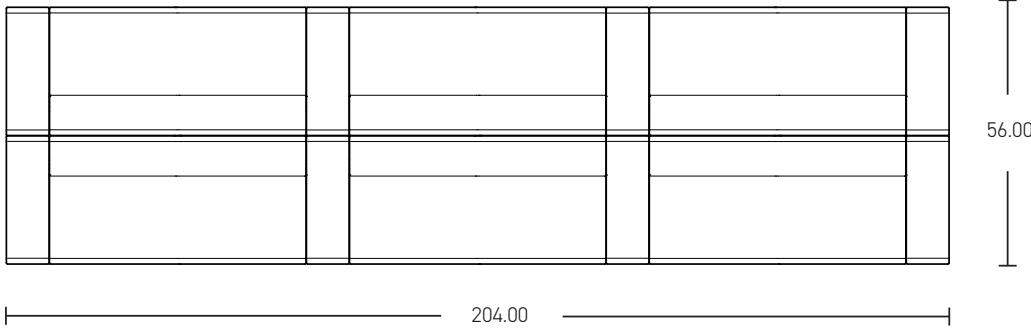

SHARE | PUBLIC SPACE 01

*Shown in brochure

*All dimensions in inches

Component	Model Number	COM Unit Price	COM Extended
Two Seater Lounge (X6)	SH1126L1ALSGU2	3,144	18,864
24" Low Knee Wall-Left (X2)	SH241LU1	994	1,988
24" Low Knee Wall-Middle (X4)	SH241MU1	994	3,976
24" Low Knee Wall-Right (X2)	SH241RU1	994	1,988
Total COM Price:			26,816