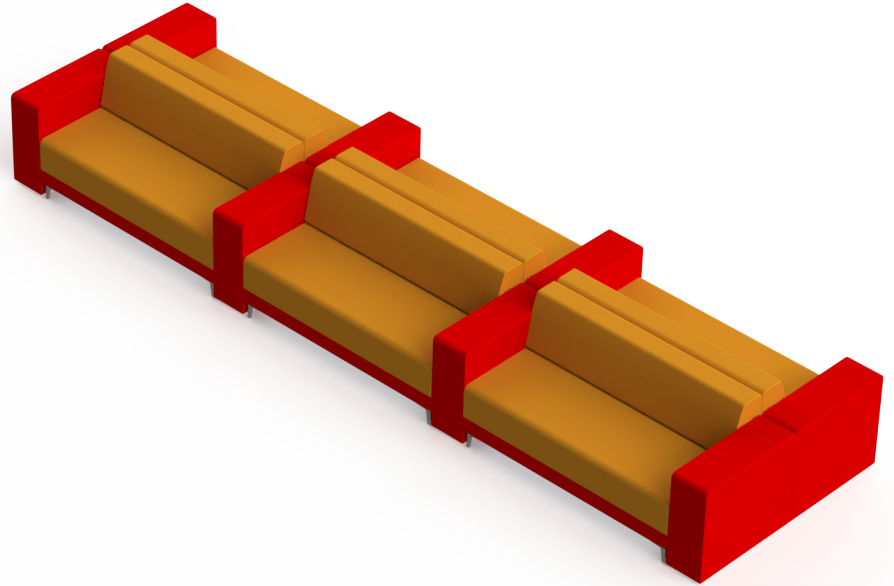

SHARE | PUBLIC SPACE 01

*Shown in brochure

*All dimensions in inches

Component	Model Number	COM Unit Price	COM Extended
Two Seater Lounge (X6)	SH1126L1ALSGU2	3,144	18,864
24" Low Knee Wall-Left (X2)	SH241LU1	994	1,988
24" Low Knee Wall-Middle (X4)	SH241MU1	994	3,976
24" Low Knee Wall-Right (X2)	SH241RU1	994	1,988
Total COM Price:			26,816