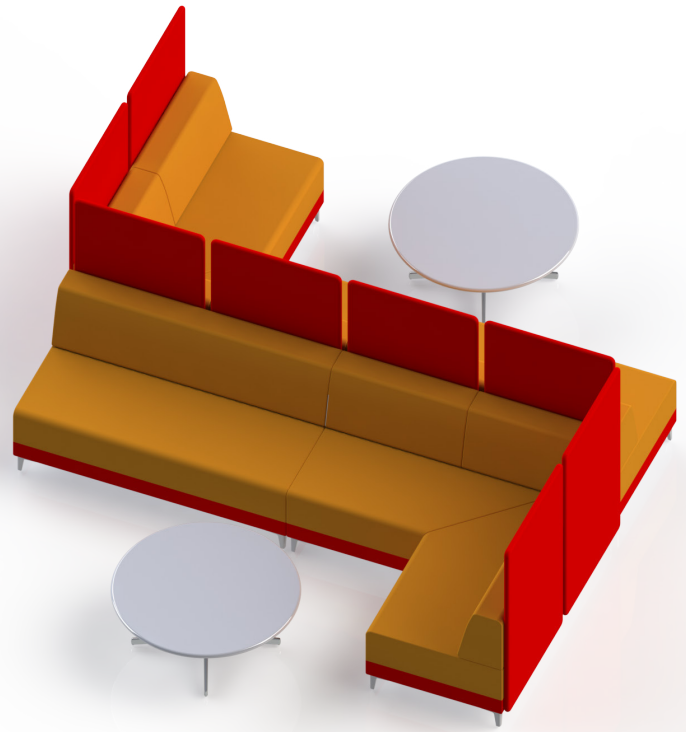

**SHARE | PRIVATE LOUNGE 11**

\*All dimensions in inches

Component	Model Number	COM Unit Price	COM Extended
90 Corner Lounge (X2)	SH1226L1ALSGU2	4,681	9,362
Two Seater Lounge (X2)	SH1126L1ALSGU2	3,144	6,288
Privacy Screen (X8)	SH3100	604	4,832
Total COM Price:			20,482