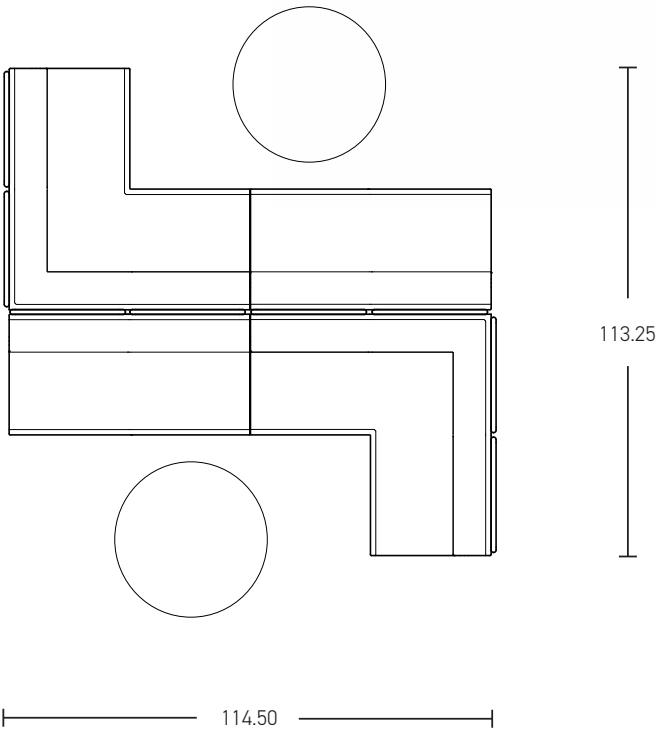

**SHARE | PRIVATE LOUNGE 11**

\*All dimensions in inches

Component	Model Number	COM Unit Price	COM Extended
90 Corner Lounge (X2)	SH1226L1ALSGU2	4,681	9,362
Two Seater Lounge (X2)	SH1126L1ALSGU2	3,144	6,288
Privacy Screen (X8)	SH3100	604	4,832
Total COM Price:			20,482