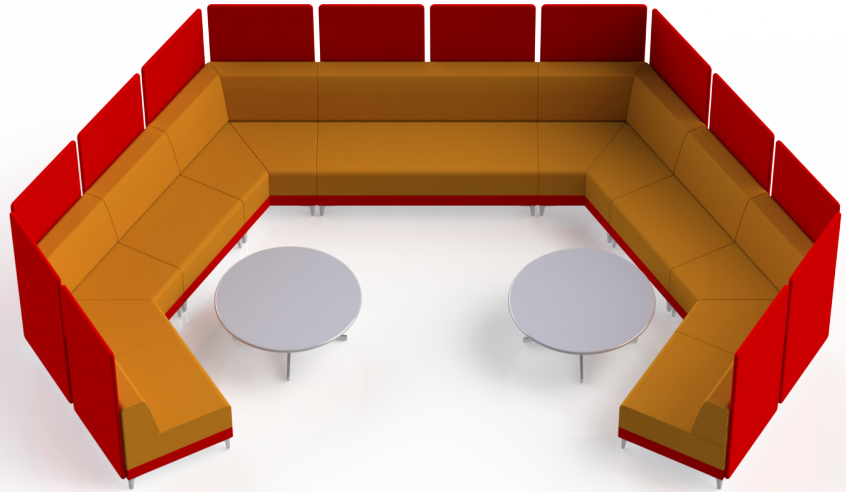

SHARE | PRIVATE LOUNGE 10

*All dimensions in inches

Component	Model Number	COM Unit Price	COM Extended
Two Seater Lounge (X1)	SH1126L1ALSGU2	3,144	3,144
Single Seater Lounge (X4)	SH1116L1ALSGU2	1,939	7,756
120 Corner Lounge (X4)	SH1246L1ALSGU2	3,170	12,680
Privacy Screen (X14)	SH3100	604	8,456
Total COM Price:			32,036