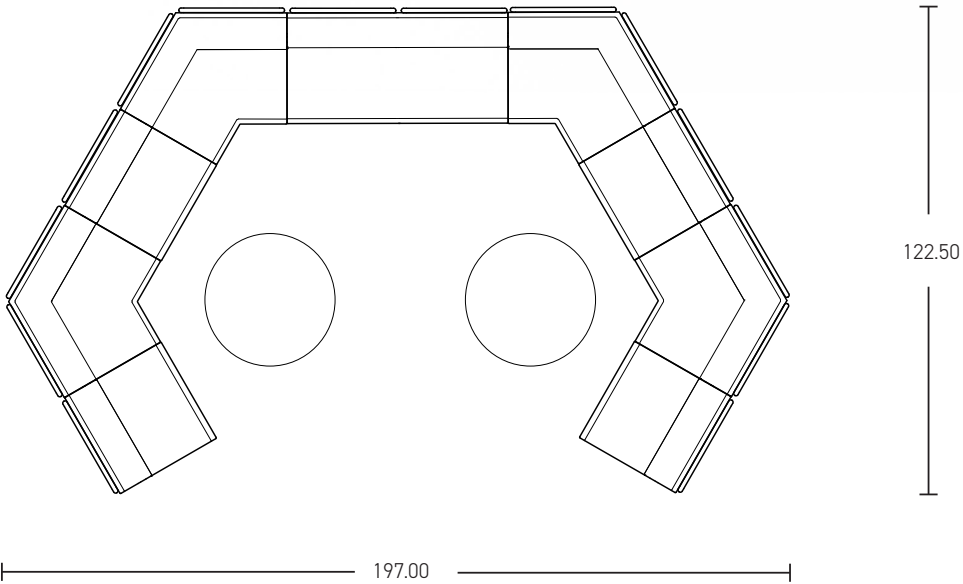

SHARE | PRIVATE LOUNGE 10

*All dimensions in inches

Component	Model Number	COM Unit Price	COM Extended
Two Seater Lounge (X1)	SH1126L1ALSGU2	3,144	3,144
Single Seater Lounge (X4)	SH1116L1ALSGU2	1,939	7,756
120 Corner Lounge (X4)	SH1246L1ALSGU2	3,170	12,680
Privacy Screen (X14)	SH3100	604	8,456
Total COM Price:			32,036