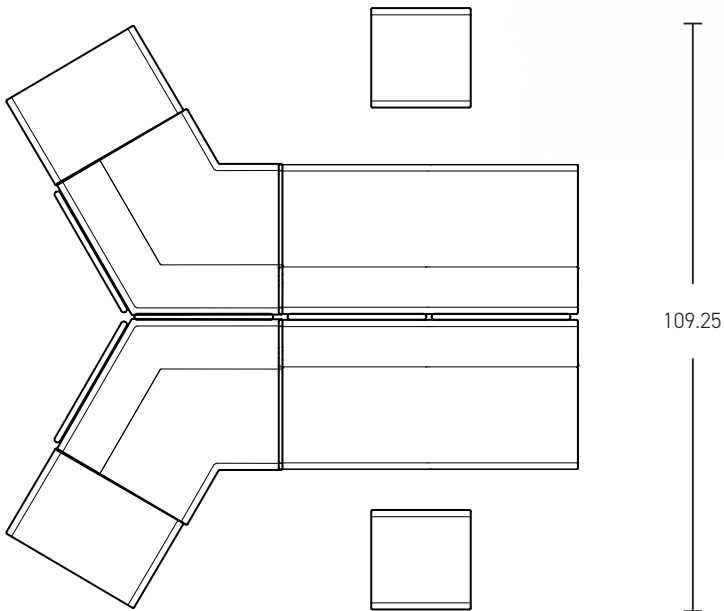

SHARE | PRIVATE LOUNGE 09

107.25

*All dimensions in inches

Component	Model Number	COM Unit Price	COM Extended
Two Seater Lounge (X2)	SH1126L1ALSGU2	3,144	6,288
120 Corner Lounge (X2)	SH1246L1ALSGU2	3,170	6,340
Single Narrow End Cap (X2)	SH0306L1ALSGU1	1,216	2,432
Cube Mobile Seat (X2)	SH4106U1	874	1,748
Privacy Screen (X5)	SH3100	604	3,020
Total COM Price:			19,828