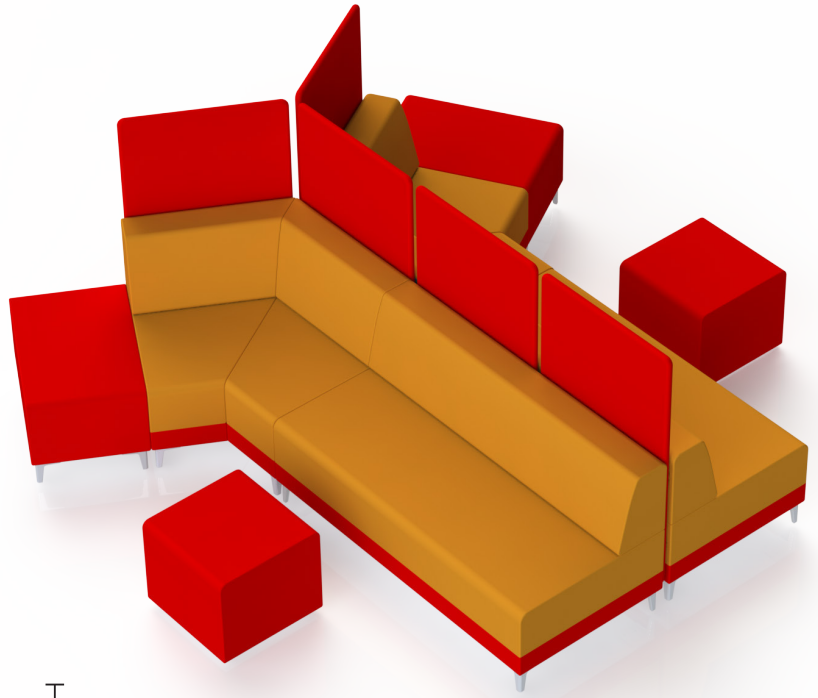

SHARE | PRIVATE LOUNGE 09

107.25

*All dimensions in inches

Component	Model Number	COM Unit Price	COM Extended
Two Seater Lounge (X2)	SH1126L1ALSGU2	3,144	6,288
120 Corner Lounge (X2)	SH1246L1ALSGU2	3,170	6,340
Single Narrow End Cap (X2)	SH0306L1ALSGU1	1,216	2,432
Cube Mobile Seat (X2)	SH4106U1	874	1,748
Privacy Screen (X5)	SH3100	604	3,020
Total COM Price:			19,828

STYLEX