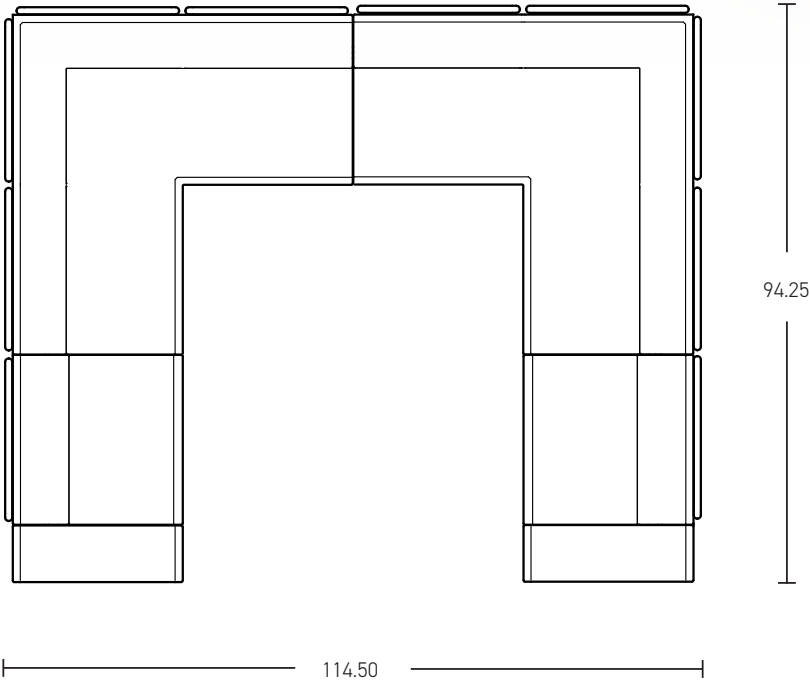

SHARE | PRIVATE LOUNGE 08

*All dimensions in inches

Component	Model Number	COM Unit Price	COM Extended
90 Corner Lounge (X2)	SH1226L1ALSGU2	4,681	9,362
Single Seater Lounge (X2)	SH1116L1ALSGU2	1,939	3,878
29" High Knee Wall Power-Left (X1)	SH291LU1P10	1,535	1,535
29" High Knee Wall Power-Right (X1)	SH291RU1P10	1,535	1,535
Privacy Screen (X10)	SH3100	604	6,040
Total COM Price:			22,350