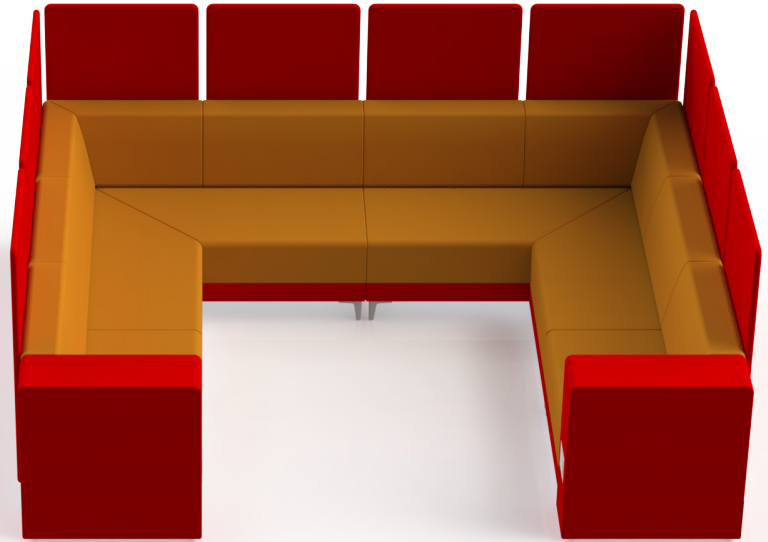

SHARE | PRIVATE LOUNGE 08

*All dimensions in inches

Component	Model Number	COM Unit Price	COM Extended
90 Corner Lounge (X2)	SH1226L1ALSGU2	4,681	9,362
Single Seater Lounge (X2)	SH1116L1ALSGU2	1,939	3,878
29" High Knee Wall Power-Left (X1)	SH291LU1P10	1,535	1,535
29" High Knee Wall Power-Right (X1)	SH291RU1P10	1,535	1,535
Privacy Screen (X10)	SH3100	604	6,040
Total COM Price:			22,350

STYLEX