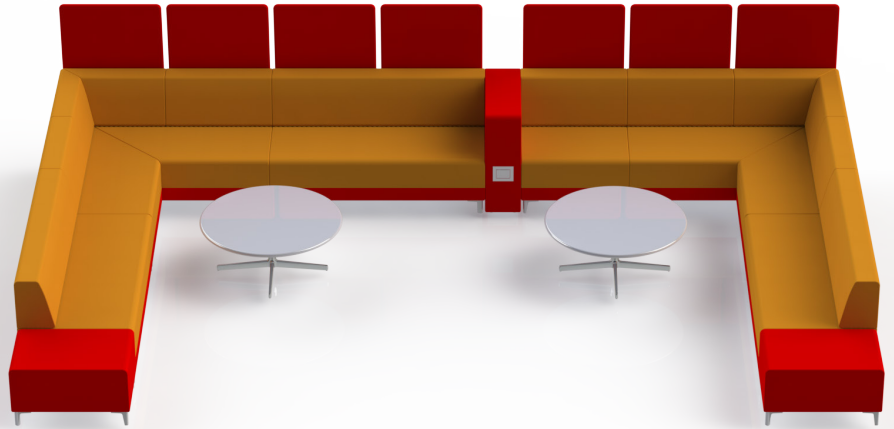

**SHARE | PRIVATE LOUNGE 07**

\*Shown in brochure

\*All dimensions in inches

Component	Model Number	COM Unit Price	COM Extended
90 Corner Lounge (X2)	SH1226L1ALSGU2	4,681	9,362
Two Seater Lounge (X3)	SH1126L1ALSGU2	3,144	9,432
Single Seater Lounge (X1)	SH1116L1ALSGU2	1,939	1,939
29" High Knee Wall Power-Middle (X1)	SH291MU1P10	1,535	1,535
Single Narrow End Cap (X2)	SH0306LALSG1U1	1,216	2,432
Privacy Screen (X7)	SH3100	604	4,228
Total COM Price:			28,928

**STYLEX**