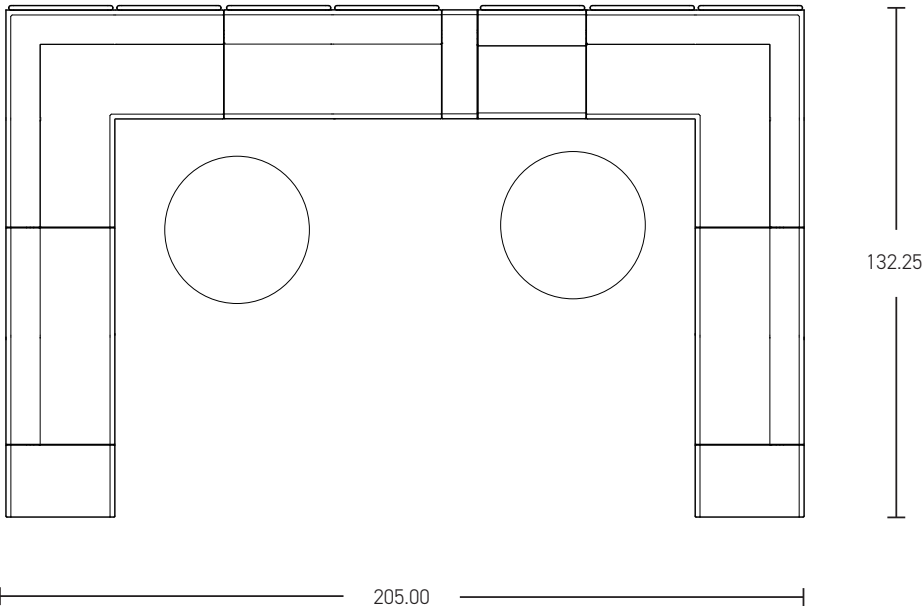

**SHARE | PRIVATE LOUNGE 07**

\*Shown in brochure

\*All dimensions in inches

Component	Model Number	COM Unit Price	COM Extended
90 Corner Lounge (X2)	SH1226L1ALSGU2	4,681	9,362
Two Seater Lounge (X3)	SH1126L1ALSGU2	3,144	9,432
Single Seater Lounge (X1)	SH1116L1ALSGU2	1,939	1,939
29" High Knee Wall Power-Middle (X1)	SH291MU1P10	1,535	1,535
Single Narrow End Cap (X2)	SH0306LALSG1U1	1,216	2,432
Privacy Screen (X7)	SH3100	604	4,228
Total COM Price:			28,928