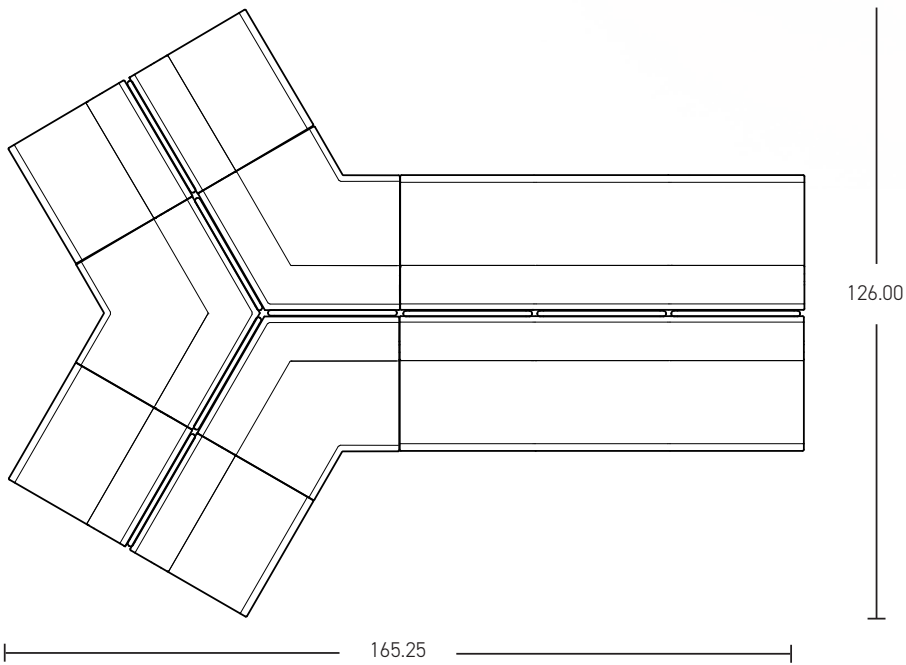

SHARE | PRIVATE LOUNGE 06

*Shown in brochure

*All dimensions in inches

Component	Model Number	COM Unit Price	COM Extended
Three Seater Lounge (X2)	SH1136L1ALSGU2	4,320	8,640
120 Corner Lounge (X3)	SH1246L1ALSGU2	3,170	9,510
Single Seater Lounge (X4)	SH1116L1ALSGU2	1,939	7,756
Privacy Screen (X8)	SH3100	604	4,832
Total COM Price:			30,738