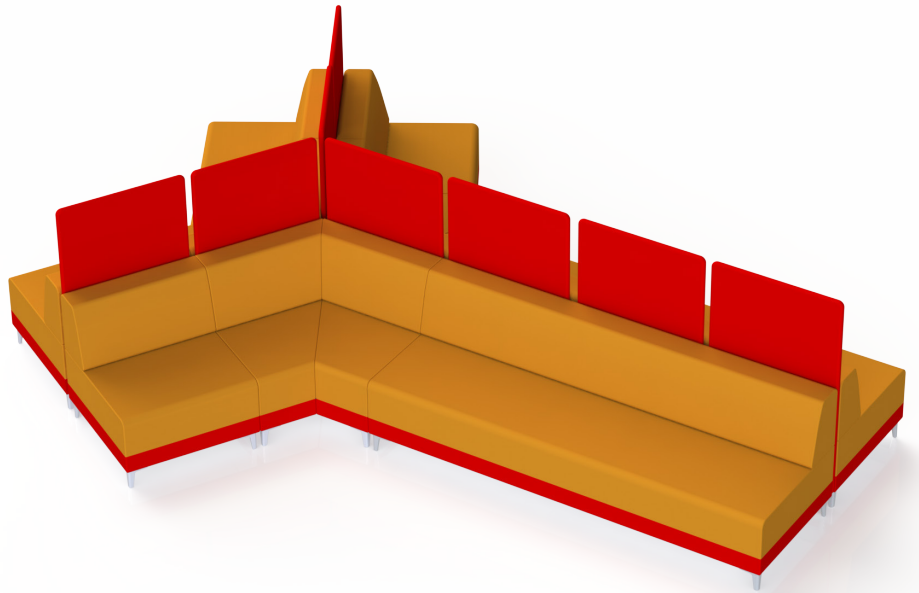

SHARE | PRIVATE LOUNGE 06

*Shown in brochure

*All dimensions in inches

Component	Model Number	COM Unit Price	COM Extended
Three Seater Lounge (X2)	SH1136L1ALSGU2	4,320	8,640
120 Corner Lounge (X3)	SH1246L1ALSGU2	3,170	9,510
Single Seater Lounge (X4)	SH1116L1ALSGU2	1,939	7,756
Privacy Screen (X8)	SH3100	604	4,832
Total COM Price:			30,738