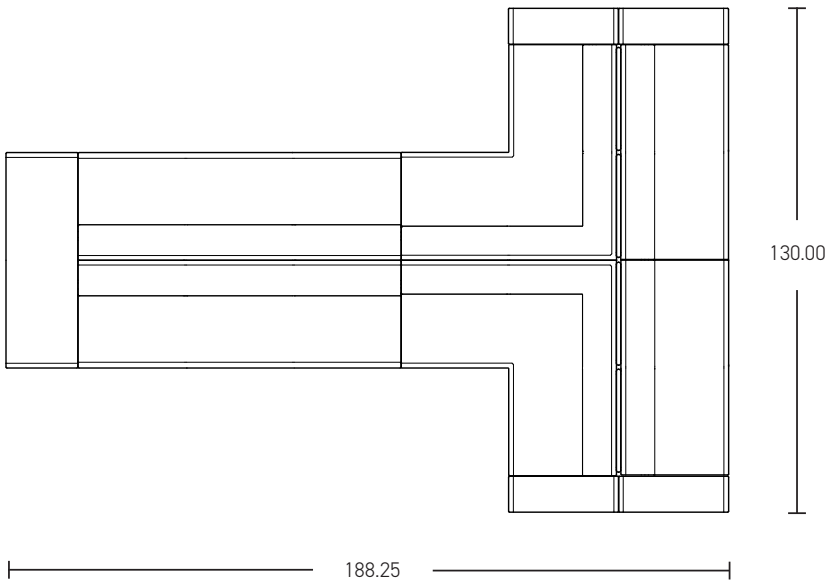

SHARE | PRIVATE LOUNGE 03

*Shown in brochure

*All dimensions in inches

Component	Model Number	COM Unit Price	COM Extended
90 Corner Lounge (X2)	SH1226L1ALSGU2	4,681	9,362
Three Seater Lounge (X2)	SH1136L1ALSGU2	4,320	8,640
Two Seater Lounge (X2)	SH1126L1ALSGU2	3,144	6,288
Double Narrow End Cap (X1)	SH0316L1ALSGU1	1,729	1,729
29" High Knee Wall Power-Right+ (X2)	SH292RU1P10	1,535	3,070
29" High Knee Wall-Left+ (X2)	SH292LU1	1,054	2,108
Privacy Screen (X4)	SH3100	604	2,416
Total COM Price:			33,613