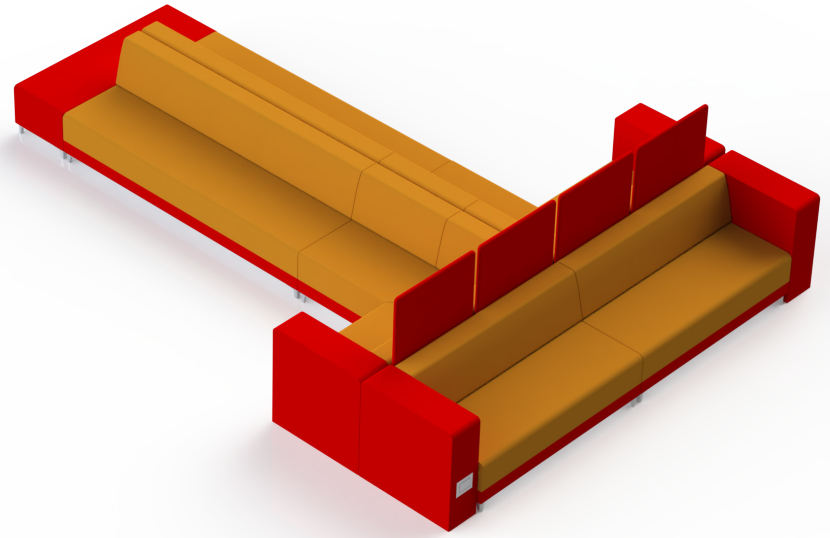

SHARE | PRIVATE LOUNGE 03

*Shown in brochure

*All dimensions in inches

Component	Model Number	COM Unit Price	COM Extended
90 Corner Lounge (X2)	SH1226L1ALSGU2	4,681	9,362
Three Seater Lounge (X2)	SH1136L1ALSGU2	4,320	8,640
Two Seater Lounge (X2)	SH1126L1ALSGU2	3,144	6,288
Double Narrow End Cap (X1)	SH0316L1ALSGU1	1,729	1,729
29" High Knee Wall Power-Right+ (X2)	SH292RU1P10	1,535	3,070
29" High Knee Wall-Left+ (X2)	SH292LU1	1,054	2,108
Privacy Screen (X4)	SH3100	604	2,416
Total COM Price:			33,613