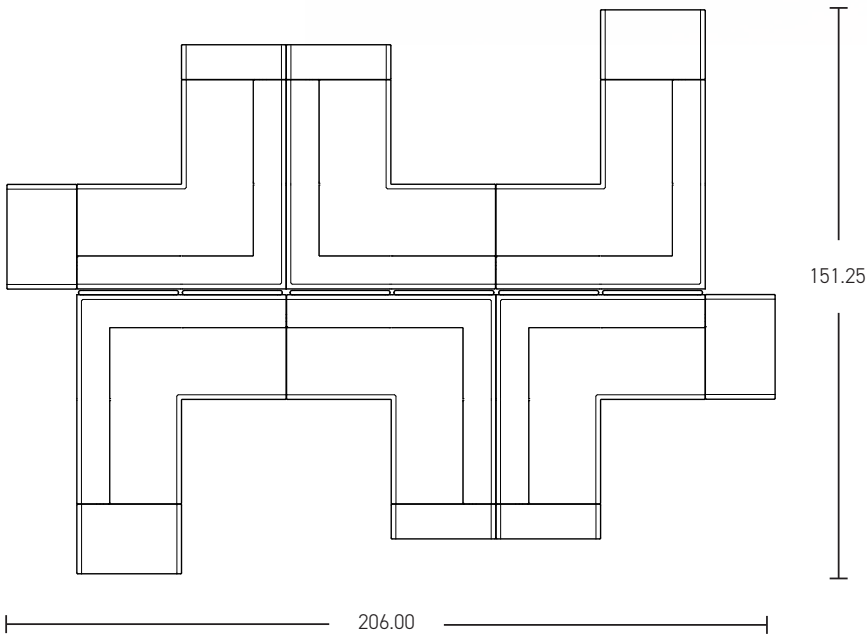

SHARE | PRIVATE LOUNGE 02

*Shown in brochure

*All dimensions in inches

Component	Model Number	COM Unit Price	COM Extended
90 Corner Lounge (X6)	SH1226L1ALSGU2	4,681	28,086
Single Narrow End Cap (X4)	SH0306L1ALSGU1	1,216	4,864
24" Low Knee Wall-Left (X2)	SH241LU1	994	1,988
24" Low Knee Wall-Right (X2)	SH241RU1	994	1,988
Privacy Screen (X6)	SH3100	604	3,624
Total COM Price:			40,550