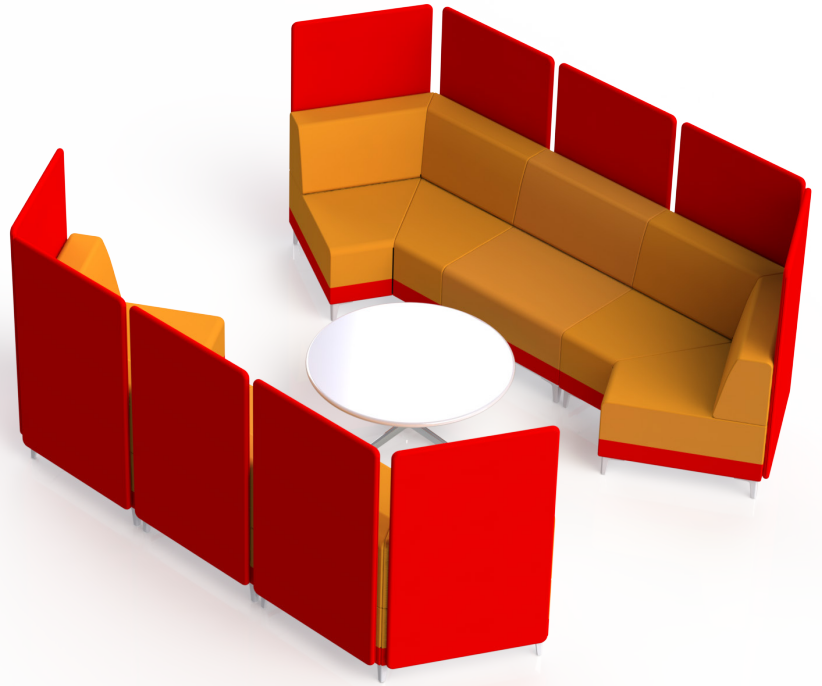

SHARE | PRIVATE LOUNGE 01

39.25

112.50

*All dimensions in inches

Component	Model Number	COM Unit Price	COM Extended
120 Corner Lounge (X4)	SH1246L1ALSGU2	3,170	12,680
Single Seater Lounge (X2)	SH1116L1ALSGU2	1,939	3,878
Privacy Screen (X10)	SH3100	604	6,040
Total COM Price:			22,598