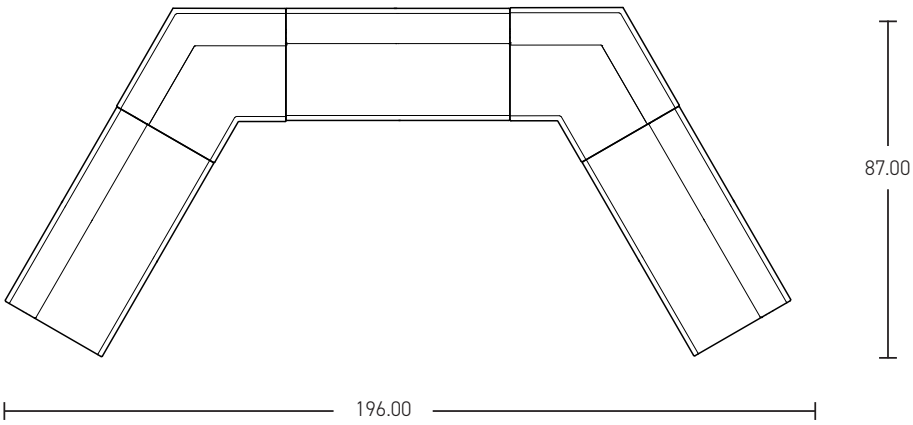

SHARE | OPEN LOUNGE 11

*All dimensions in inches

Component	Model Number	COM Unit Price	COM Extended
Two Seater Lounge (X3)	SH1126L1ALSGU2	3,144	9,432
120 Corner Lounge (X2)	SH1246L1ALSGU2	3,170	6,340
Total COM Price:			15,772