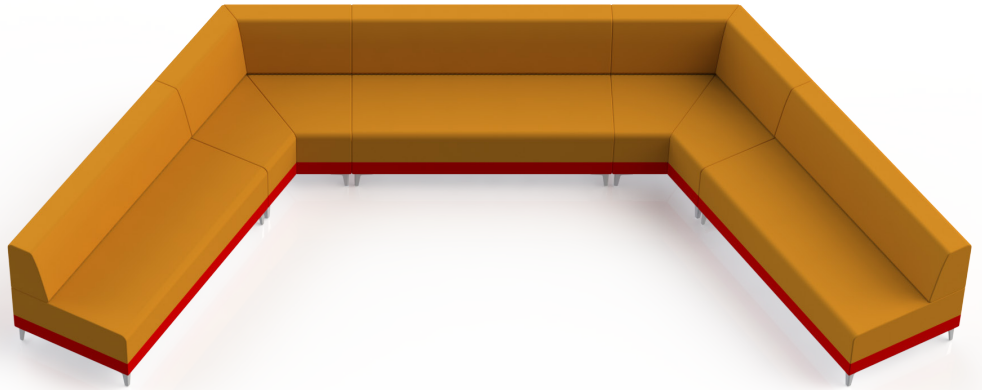

SHARE | OPEN LOUNGE 11

*All dimensions in inches

Component	Model Number	COM Unit Price	COM Extended
Two Seater Lounge (X3)	SH1126L1ALSGU2	3,144	9,432
120 Corner Lounge (X2)	SH1246L1ALSGU2	3,170	6,340
Total COM Price:			15,772