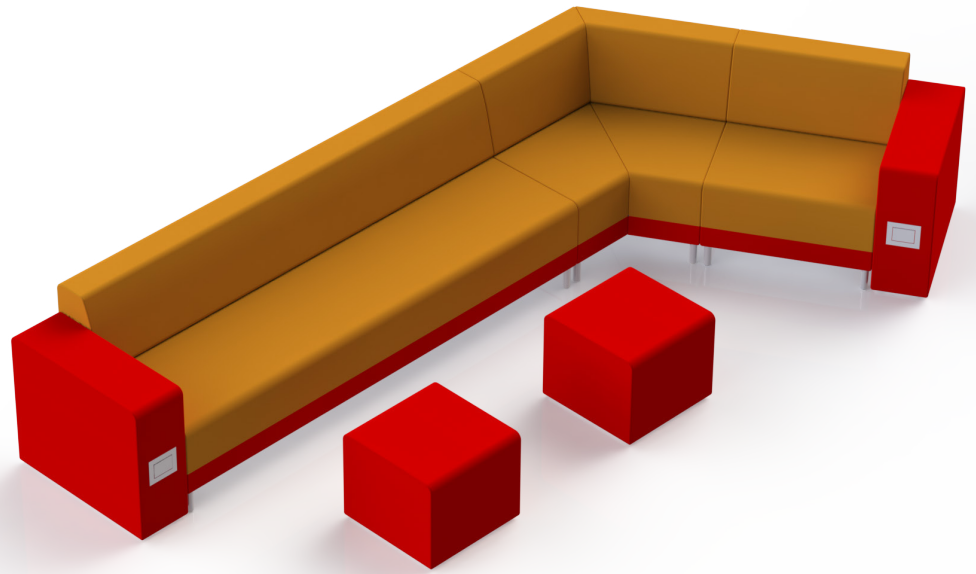

SHARE | OPEN LOUNGE 10

*All dimensions in inches

| Component | Model Number | COM Unit Price | COM Extended |
|------------------------------------|----------------|----------------|--------------|
| Three Seater Lounge (X1) | SH1136L2ALSGU2 | 4,320 | 4,320 |
| 120 Corner Lounge (X1) | SH1246L2ALSGU2 | 3,170 | 3,170 |
| Single Seater Lounge (X1) | SH1116L2ALSGU2 | 1,939 | 1,939 |
| 24" Low Knee Wall Power-Left (X1) | SH241LU1P10 | 1,475 | 1,475 |
| 24" Low Knee Wall Power-Right (X1) | SH241RU1P10 | 1,475 | 1,475 |
| Cube Mobile Seat (X2) | SH4106U1 | 874 | 1,748 |
| Total COM Price: | | | 14,127 |