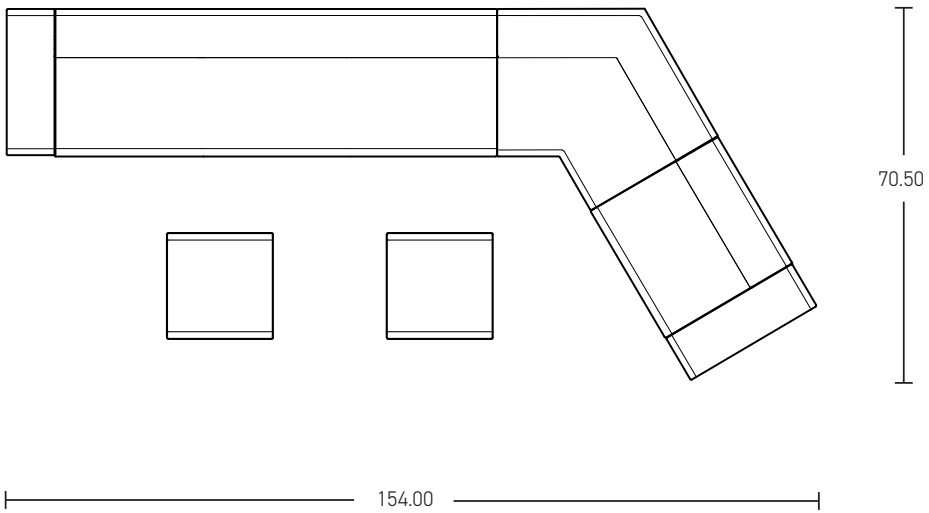

SHARE | OPEN LOUNGE 10

*All dimensions in inches

| Component | Model Number | COM Unit Price | COM Extended |
|------------------------------------|----------------|----------------|--------------|
| Three Seater Lounge (X1) | SH1136L2ALSGU2 | 4,320 | 4,320 |
| 120 Corner Lounge (X1) | SH1246L2ALSGU2 | 3,170 | 3,170 |
| Single Seater Lounge (X1) | SH1116L2ALSGU2 | 1,939 | 1,939 |
| 24" Low Knee Wall Power-Left (X1) | SH241LU1P10 | 1,475 | 1,475 |
| 24" Low Knee Wall Power-Right (X1) | SH241RU1P10 | 1,475 | 1,475 |
| Cube Mobile Seat (X2) | SH4106U1 | 874 | 1,748 |
| Total COM Price: | | | 14,127 |