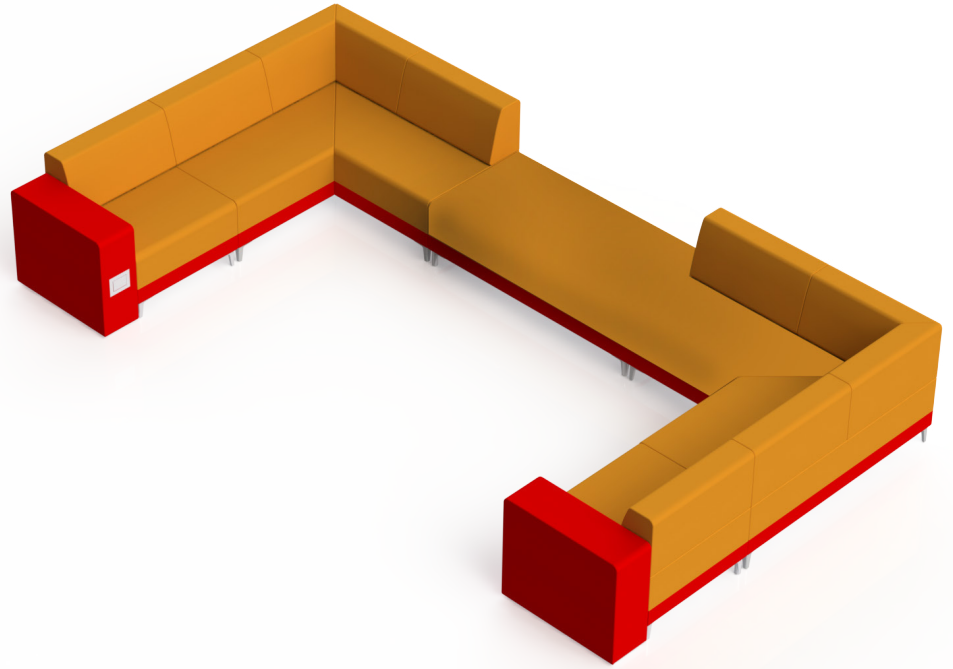

SHARE | OPEN LOUNGE 09

*All dimensions in inches

Component	Model Number	COM Unit Price	COM Extended
90 Corner Lounge (X2)	SH1226L1ALSGU2	4,681	9,362
Two Seater Bench Lounge (X1)	SH0126L1ALSGU2	2,000	2,000
Single Seater Lounge (X2)	SH1116L1ALSGU2	1,939	3,878
24" Low Knee Wall Power-Left (X1)	SH241LU1P10	1,475	1,475
24" Low Knee Wall Power-Right (X1)	SH241RU1P10	1,475	1,475
Total COM Price:			18,190