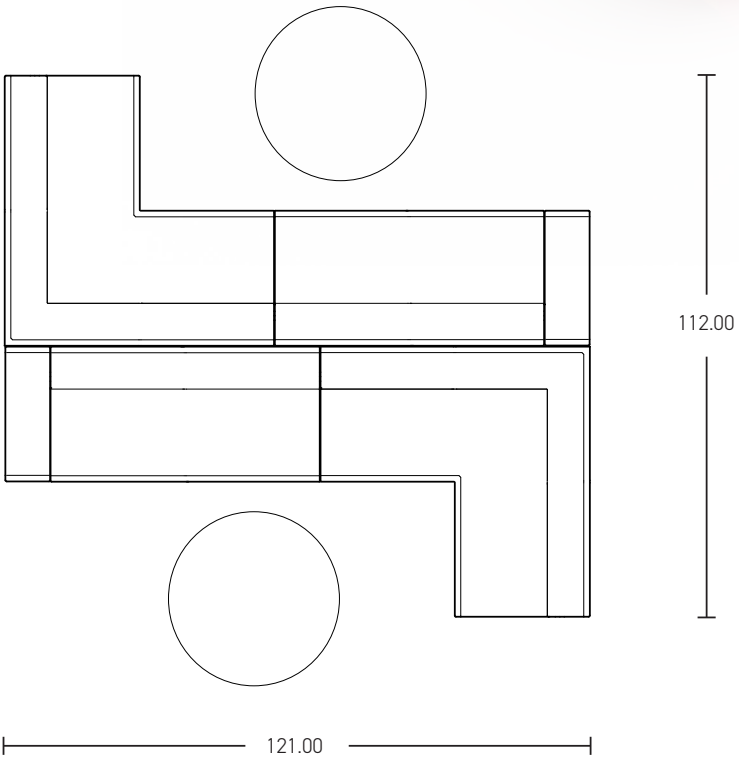

SHARE | OPEN LOUNGE 08

*All dimensions in inches

Component	Model Number	COM Unit Price	COM Extended
90 Corner Lounge (X2)	SH1226L1ALSGU2	4,681	9,362
Two Seater Lounge (X2)	SH1126L1ALSGU2	3,144	6,288
29" High Knee Wall Power-Right (X2)	SH291RU1P10	1,535	3,070
Total COM Price:			18,720