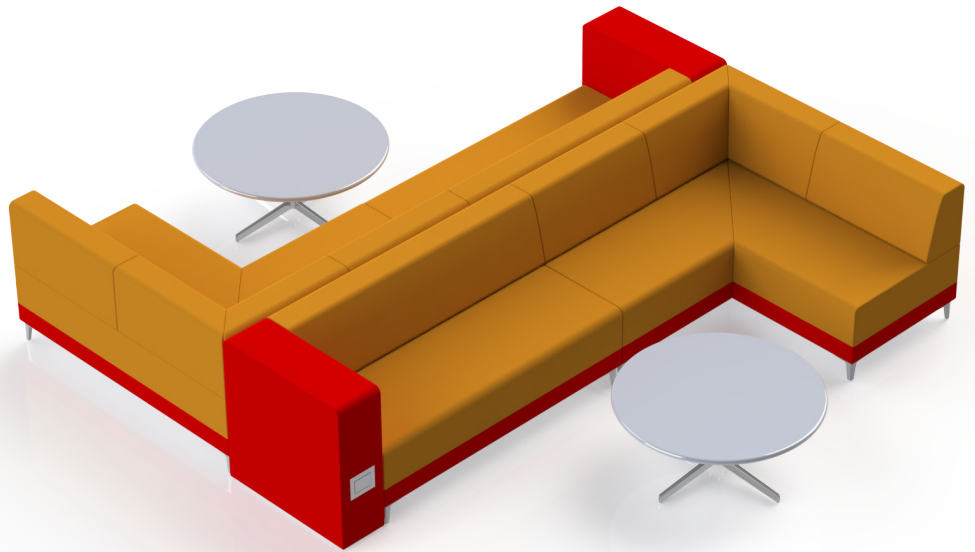

SHARE | OPEN LOUNGE 08

*All dimensions in inches

Component	Model Number	COM Unit Price	COM Extended
90 Corner Lounge (X2)	SH1226L1ALSGU2	4,681	9,362
Two Seater Lounge (X2)	SH1126L1ALSGU2	3,144	6,288
29" High Knee Wall Power-Right (X2)	SH291RU1P10	1,535	3,070
Total COM Price:			18,720