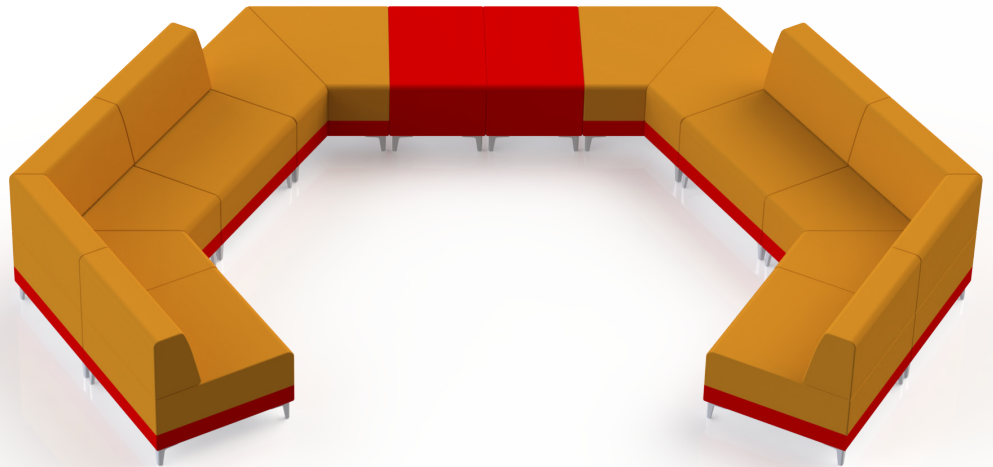

**SHARE | OPEN LOUNGE 07**

\*All dimensions in inches

Component	Model Number	COM Unit Price	COM Extended
120 Corner Lounge (X2)	SH1246L1ALSGU2	3,170	6,340
120 Corner Bench Lounge (X2)	SH0246L1ALSGU2	2,586	5,172
Single Seater Lounge (X4)	SH1116L1ALSGU2	1,939	7,756
Single Narrow End Cap (X2)	SH0306L1ALSGU1	1,216	2,432
Total COM Price:			21,700

**STYLEX**