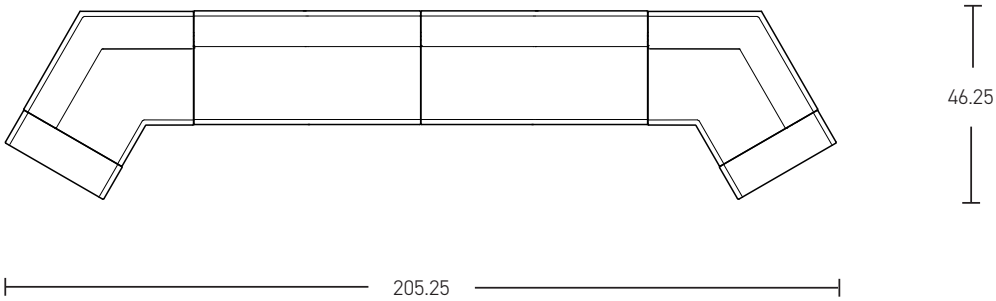

**SHARE | OPEN LOUNGE 06**

\*All dimensions in inches

Component	Model Number	COM Unit Price	COM Extended
Two Seater Lounge (X2)	SH1126L1ALSGU2	3,144	6,288
120 Corner Lounge (X2)	SH1246L1ALSGU2	3,170	6,340
24" Low Knee Wall Power-Left (X1)	SH241LU1P10	1,475	1,475
24" Low Knee Wall Power-Right (X1)	SH241RU1P10	1,475	1,475
Total COM Price:			15,578