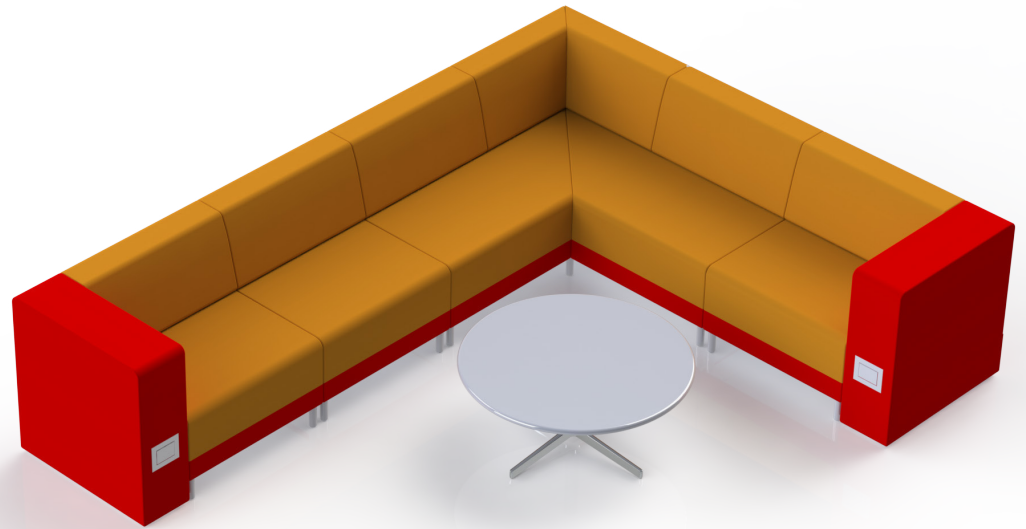

SHARE | OPEN LOUNGE 05

*All dimensions in inches

Component	Model Number	COM Unit Price	COM Extended
90 Corner Lounge (X1)	SH1226L2ALSGU2	4,681	4,681
Single Seater Lounge (X3)	SH1116L2ALSGU2	1,939	5,817
29" High Knee Wall Power-Left (X1)	SH291LU1P10	1,535	1,535
29" High Knee Wall Power-Right (X1)	SH291RU1P10	1,535	1,535
Total COM Price:			13,568