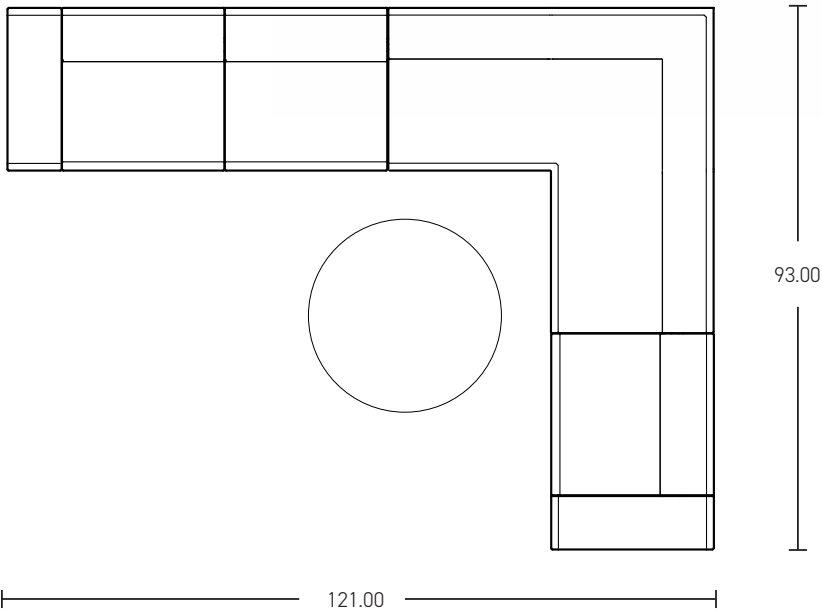

SHARE | OPEN LOUNGE 05

*All dimensions in inches

Component	Model Number	COM Unit Price	COM Extended
90 Corner Lounge (X1)	SH1226L2ALSGU2	4,681	4,681
Single Seater Lounge (X3)	SH1116L2ALSGU2	1,939	5,817
29" High Knee Wall Power-Left (X1)	SH291LU1P10	1,535	1,535
29" High Knee Wall Power-Right (X1)	SH291RU1P10	1,535	1,535
Total COM Price:			13,568