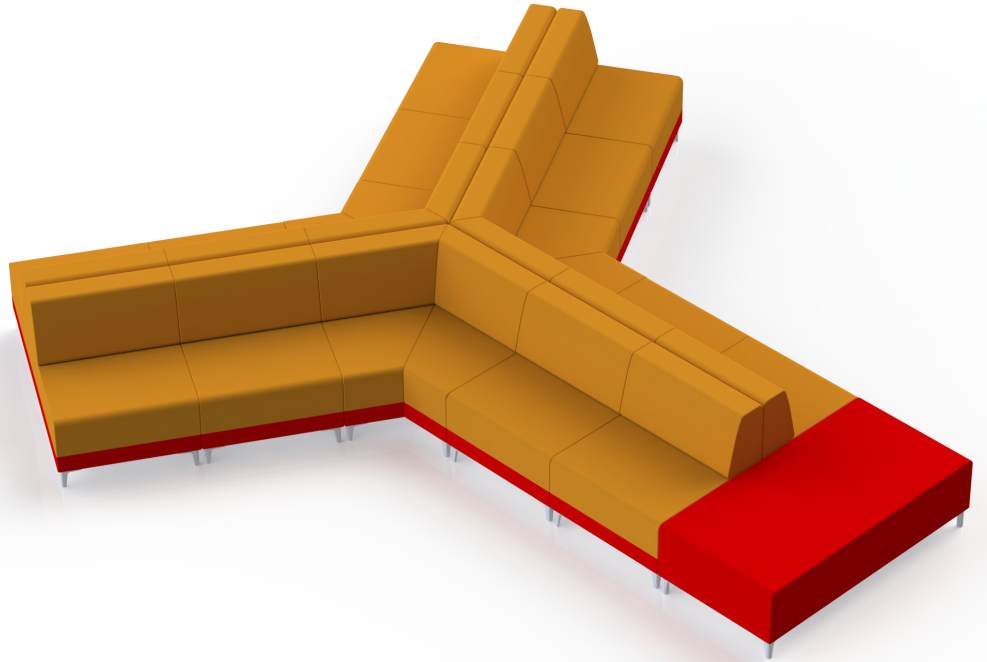

SHARE | OPEN LOUNGE 04

*Shown in brochure

*All dimensions in inches

Component	Model Number	COM Unit Price	COM Extended
120 Corner Lounge (X3)	SH1246L1ALSGU2	3,170	9,510
Double Wide End Cap (X1)	SH0346L1ALSGU1	2,000	2,000
Single Seater Lounge (X12)	SH1116L1ALSGU2	1,939	23,268
Total COM Price:			34,778