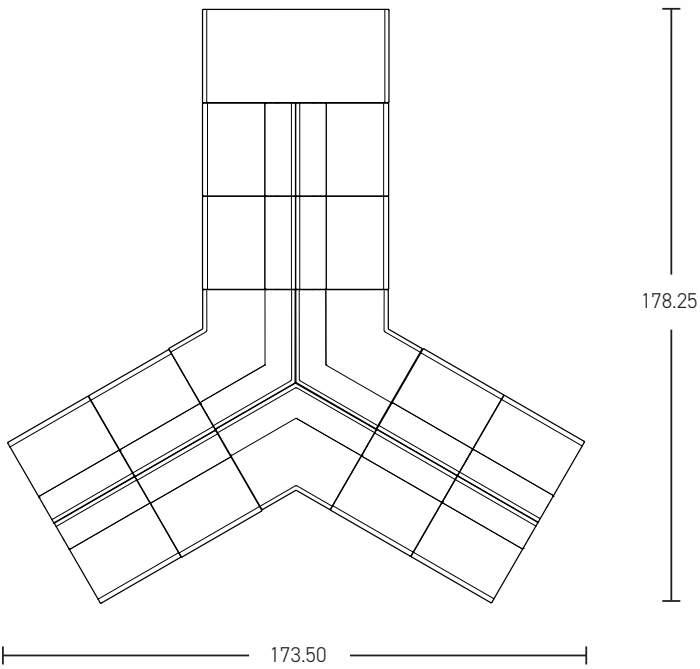

SHARE | OPEN LOUNGE 04

*Shown in brochure

*All dimensions in inches

Component	Model Number	COM Unit Price	COM Extended
120 Corner Lounge (X3)	SH1246L1ALSGU2	3,170	9,510
Double Wide End Cap (X1)	SH0346L1ALSGU1	2,000	2,000
Single Seater Lounge (X12)	SH1116L1ALSGU2	1,939	23,268
Total COM Price:			34,778