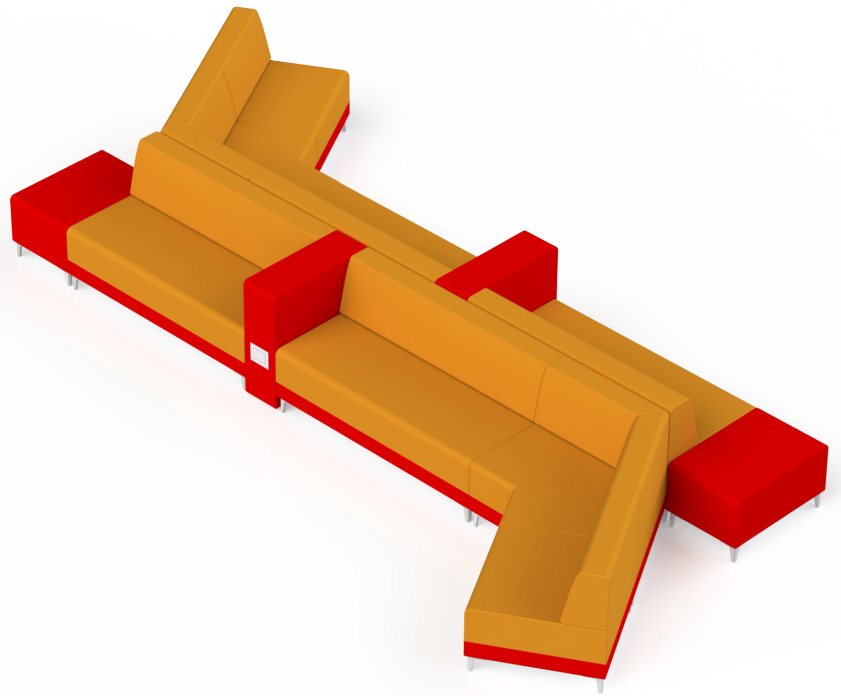

SHARE | OPEN LOUNGE 03

*Shown in brochure

*All dimensions in inches

Component	Model Number	COM Unit Price	COM Extended
Two Seater Lounge (X4)	SH1126L1ALSGU2	3,144	12,576
120 Corner Lounge (X2)	SH1246L1ALSGU2	3,170	6,340
Single Seater Lounge (X2)	SH1116L1ALSGU2	1,939	3,878
29" High Knee Wall Power-Middle (X2)	SH291MU1P10	1,535	3,070
Single Narrow End Cap (X2)	SH0306L1ALSGU1	1,216	2,432
Total COM Price:			28,296