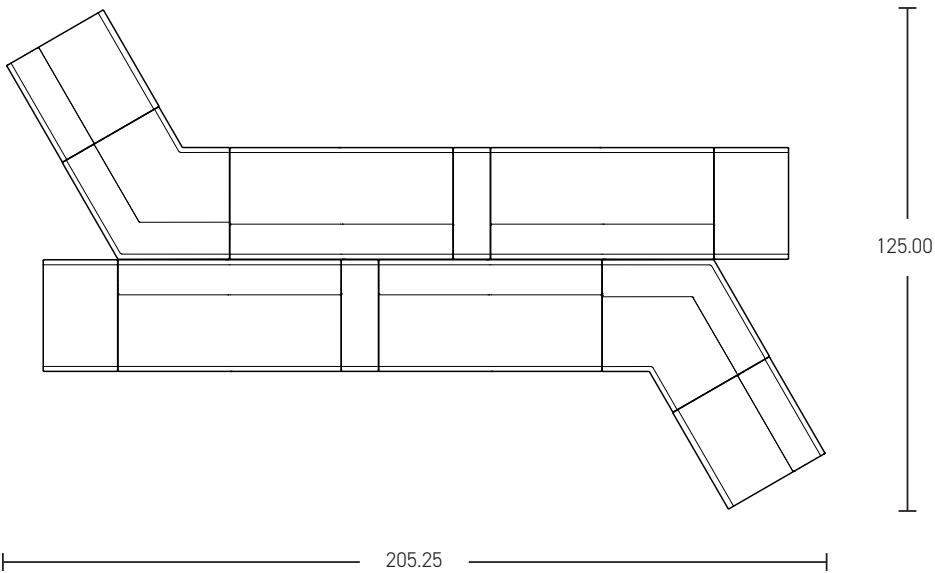

SHARE | OPEN LOUNGE 03

*Shown in brochure

*All dimensions in inches

Component	Model Number	COM Unit Price	COM Extended
Two Seater Lounge (X4)	SH1126L1ALSGU2	3,144	12,576
120 Corner Lounge (X2)	SH1246L1ALSGU2	3,170	6,340
Single Seater Lounge (X2)	SH1116L1ALSGU2	1,939	3,878
29" High Knee Wall Power-Middle (X2)	SH291MU1P10	1,535	3,070
Single Narrow End Cap (X2)	SH0306L1ALSGU1	1,216	2,432
Total COM Price:			28,296